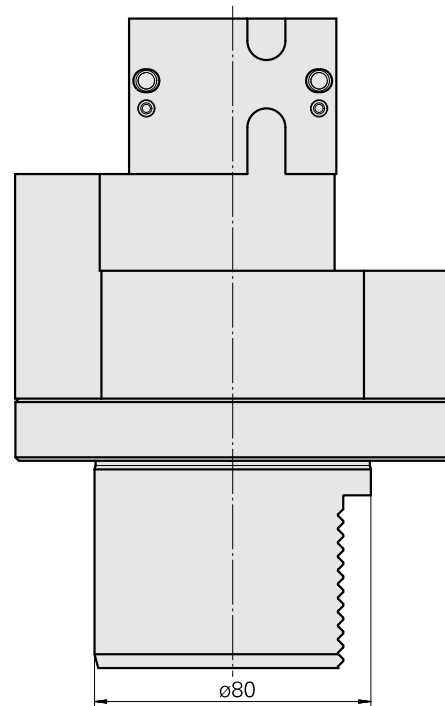

### Technical data

TH accessories category

Adapter for presetting units

Mounting

D80 for presetting devices

Tool mounting

MS16 DrillGroovBlock