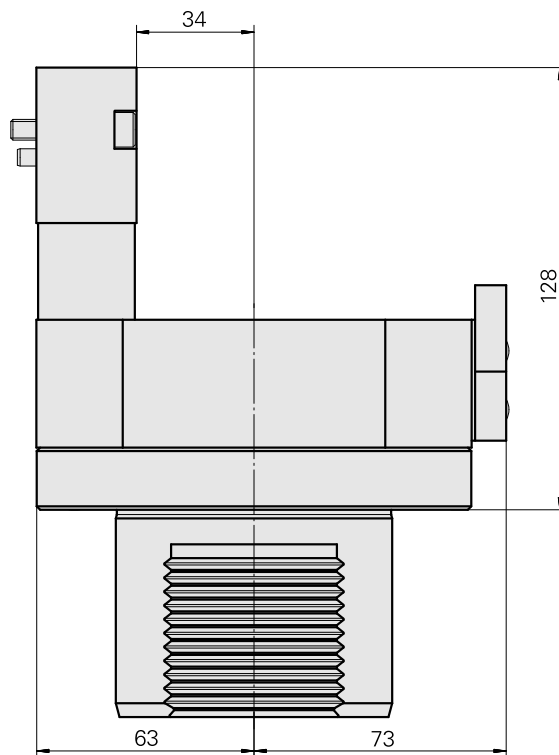

### Technical data

TH accessories category

Adapter for presetting units

Mounting

D80 for presetting devices

Tool mounting

MS16 DrillGroovBlock