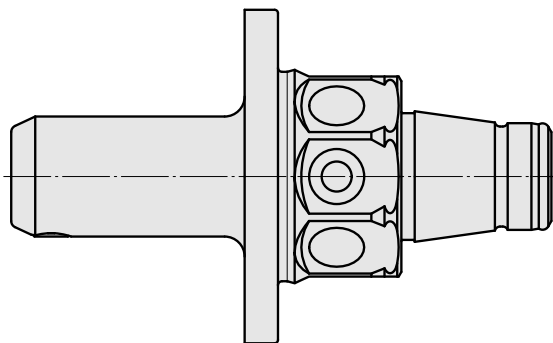

## WFB 32-20 Horn Type 105

### Technical data

TH accessories category

WFB 32-20

Mounting

Horn Type 105

Quick change inserts

Horn S-Mini