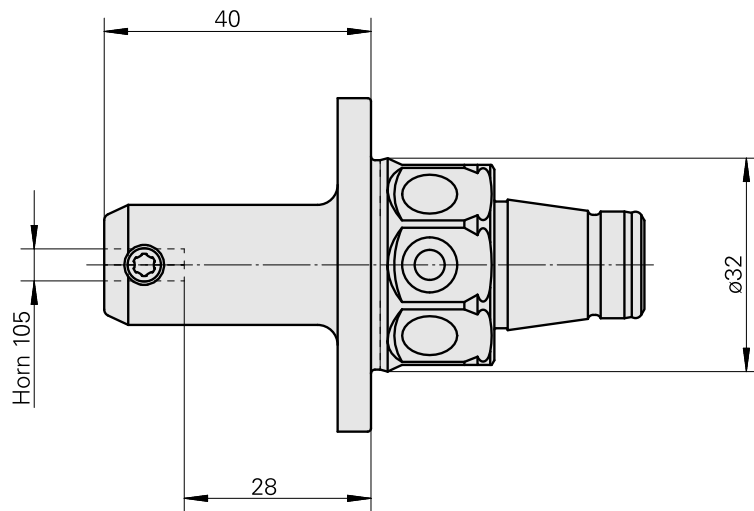

## WFB 32-20 Horn Type 105

### Technical data

TH accessories category

WFB 32-20

Mounting

Horn Type 105

Quick change inserts

Horn S-Mini