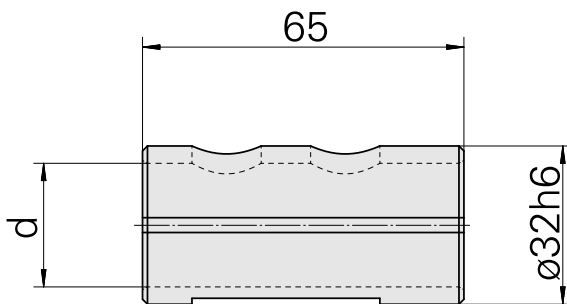

## Mounting sleeve D32/ 20mm

### Technical data

TH accessories category	Mounting sleeve
Mounting	D32
Tool mounting	20mm