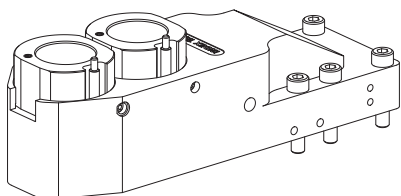

10877963 Porte-outil de base, double

Fixation	–
Attachement	Hydroexpansible D36
Arrosage	–
X / Y / Z	71 + 126 / – / 0 mm