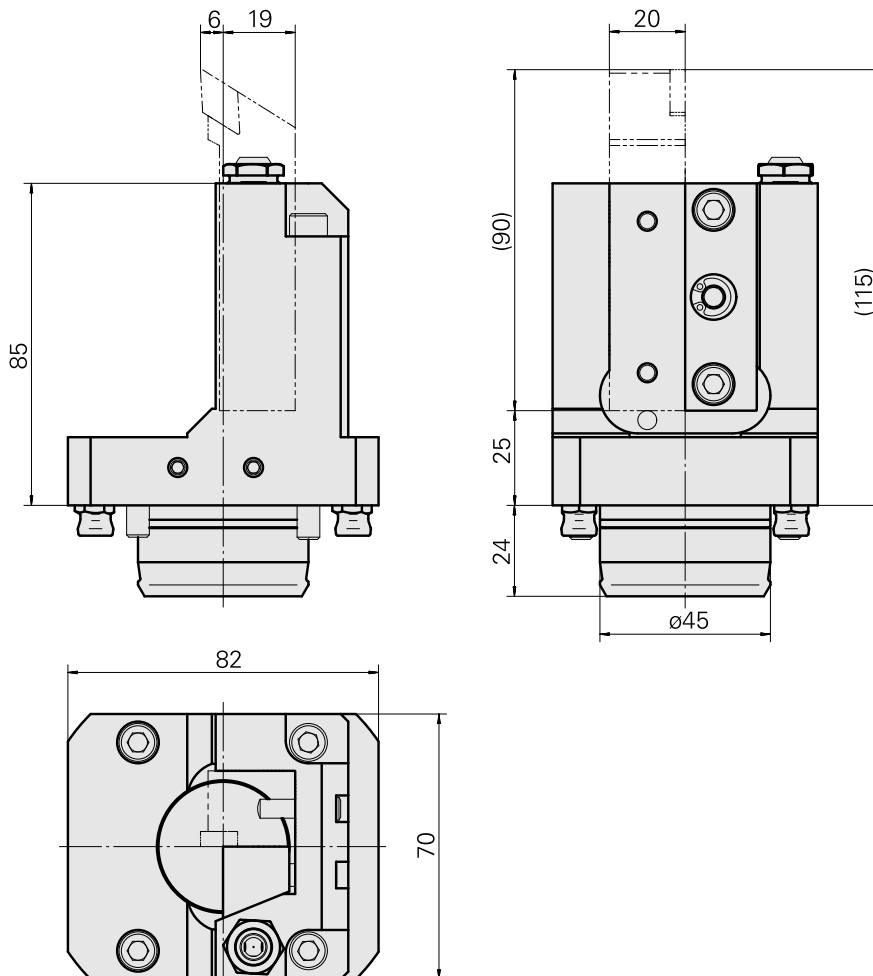

Supporto portapezzo KPS 45 Quadrato 20x2

Technical data

Gambo KPS	KPS 45
Azionamento	non azionato
Raffreddamento	esterno e interno
Attacco	Quadrato 20x20
Pressione	80 bar
X [mm]	85
Y [mm]	-
Z [mm]	-19
Prodotti INDEX TRAUB	TNL18 • TNL20 • TNL32 • TNL32-11 • TNL32-11 compact • TNL20-11 • TNL32 compact • TNK40.2-10 • TNK40.2-8 • TNL20.2

Documents

No downloads available for this product

Accessories

Optional accessories

Tool holder accessories

[Coolant tube, L=100 mm \(3.93"\)](#)

Product ID : 10346684

Previous product ID : W9990559

TH accessories
category
Cooling lubricant tube

Mounting
M6

Other accessories

[Ugello Palla](#)

Product ID : 11031912

Previous product ID : W67500.3208

[Bussola 10 D x 6 D x 12,5](#)

Product ID : 10670360

Previous product ID : W67530.0824

[HOLLOW SCREW M14x1 M14x1](#)

Product ID : 10105238

Previous product ID : W67530.0818

[Nozzle M6 mit D1,6](#)

Product ID : 10147428

Previous product ID : W00019.0216
