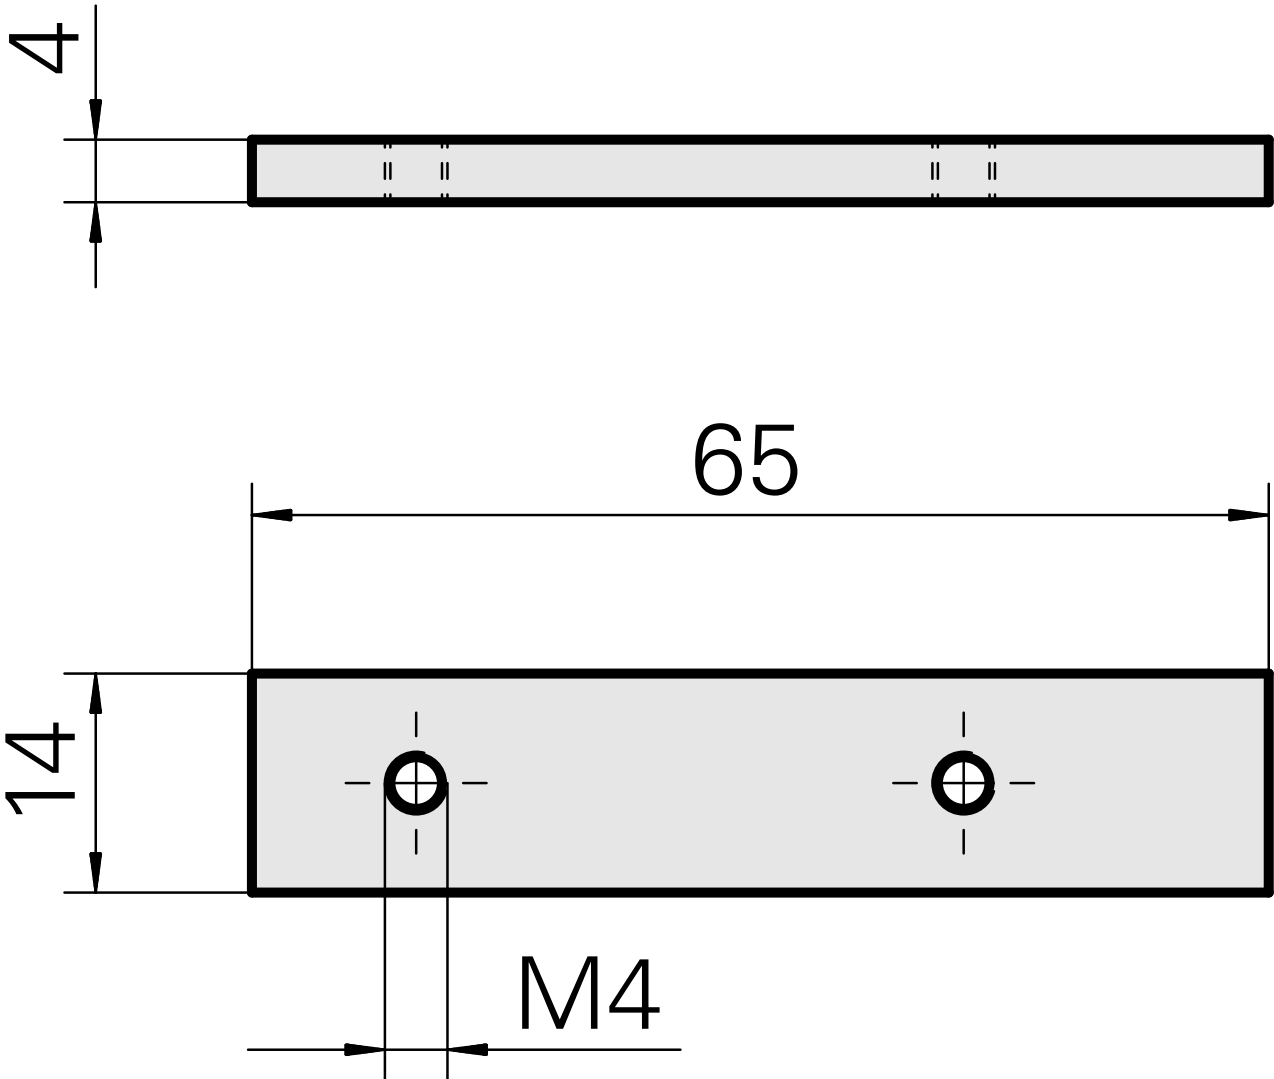

Piastra di serraggio, altezza 4 mm

Technical data

TH accessories category

Compensation plate

Mounting

Square 16x16

Documents

No downloads available for this product