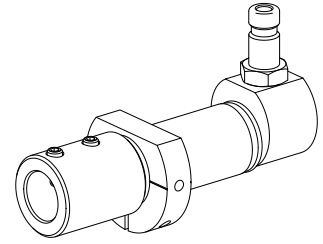

Portapunte D20

Technical data

Drive	not live
Fixation MS	Clamping ring D28.5
Cooling	internal
Pressure	80 bar
Mounting	D20
X [mm]	-
Y [mm]	-
Z [mm]	-
INDEX TRAUB products	MS16-6 • MS22-6 • MS22-8 • MS24-6 • MS16-6 Plus

TH accessories
category
Mounting sleeve with
collar

Mounting
D20

Tool mounting
3mm

[Mounting sleeve with collar D20/ 4mm](#)

Product ID : 10215398

Previous product ID : W68511.0404

TH accessories
category
Mounting sleeve with
collar