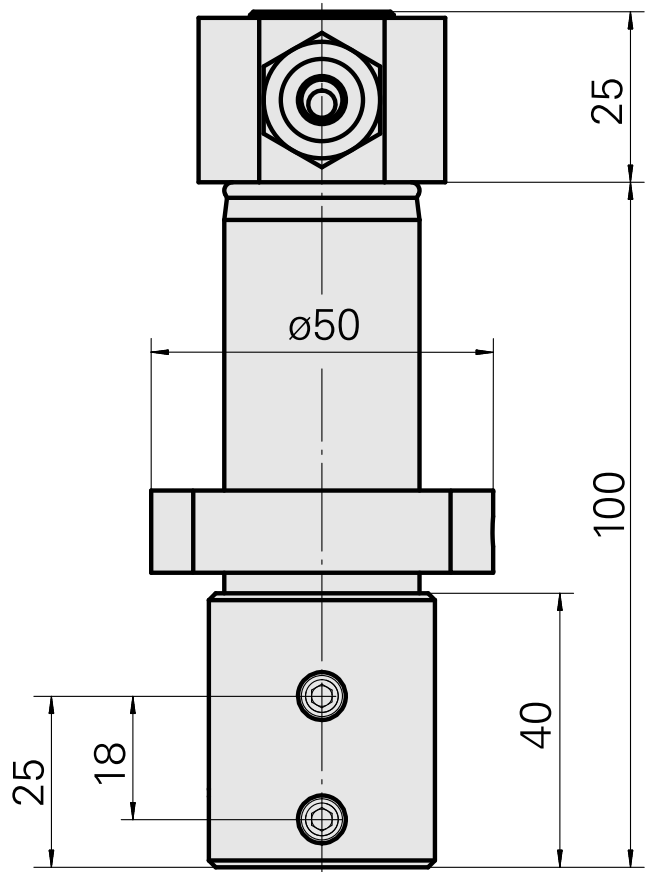

Portapunte D20

Technical data

Drive	not live
Fixation MS	Clamping ring D28.5
Cooling	internal
Pressure	80 bar
Mounting	D20
X [mm]	-
Y [mm]	-
Z [mm]	-
INDEX TRAUB products	MS16-6 • MS22-6 • MS22-8 • MS24-6 • MS16-6 Plus

Documents

No downloads available for this product

Accessories

Optional accessories

Tool holder accessories

[Mounting sleeve with collar D20/ 3mm](#)

Product ID : 10908982

Previous product ID : W68511.0403

TH accessories
category
Mounting sleeve with
collar

Mounting
D20

Tool mounting
3mm

[Mounting sleeve with collar D20/ 4mm](#)

Product ID : 10215398

Previous product ID : W68511.0404

TH accessories
category
Mounting sleeve with
collar

Mounting
D20

Tool mounting
4mm

[Mounting sleeve with collar D20/ 5mm](#)

Product ID : 10832261

Previous product ID : W68510.0405

TH accessories
category
Mounting sleeve with
collar

Mounting
D20

Tool mounting
5mm