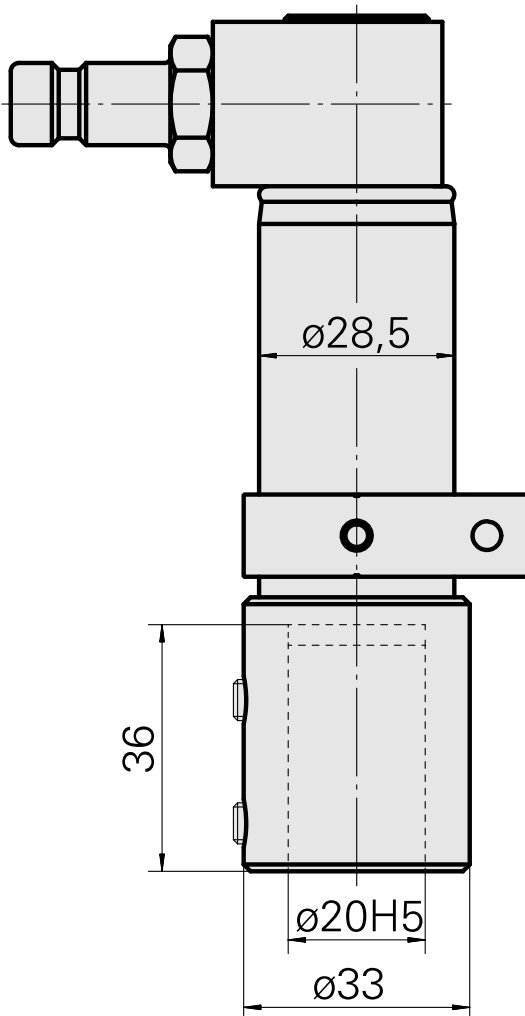

Portapunte D20

Technical data

Drive	not live
Fixation MS	Clamping ring D28.5
Cooling	internal
Pressure	80 bar
Mounting	D20
X [mm]	-
Y [mm]	-
Z [mm]	-
INDEX TRAUB products	MS16-6 • MS22-6 • MS22-8 • MS24-6 • MS16-6 Plus

Documents

No downloads available for this product

Accessories

Optional accessories

Tool holder accessories

[Mounting sleeve with collar D20/ 3mm](#)

Product ID : 10908982

Previous product ID : W68511.0403

TH accessories
category
Mounting sleeve with
collar

Mounting
D20

Tool mounting
3mm

[Mounting sleeve with collar D20/ 4mm](#)

Product ID : 10215398

Previous product ID : W68511.0404

TH accessories
category
Mounting sleeve with
collar

Mounting
D20

Tool mounting
4mm

[Mounting sleeve with collar D20/ 5mm](#)

Product ID : 10832261

Previous product ID : W68510.0405

TH accessories
category
Mounting sleeve with
collar

Mounting
D20

Tool mounting
5mm