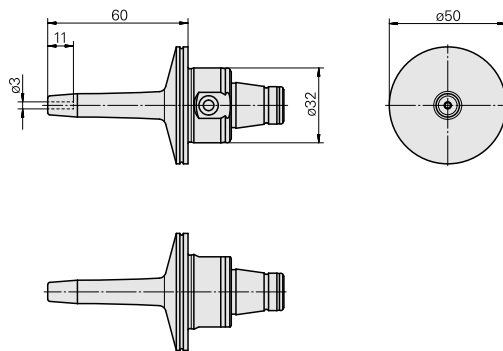

### Technical data

**TH accessories category**

WFB 32-20

**Mounting**

Shrink-fit mounting D3

**Quick change inserts**

shrink-fit mounting