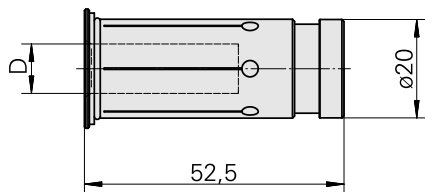

Reductions Hydraulic Expansion D20/ 16mm

Technical data

TH accessories category	Reductions Hydraulic Expansion
Mounting	D20
Tool mounting	16mm

Documents

No downloads available for this product