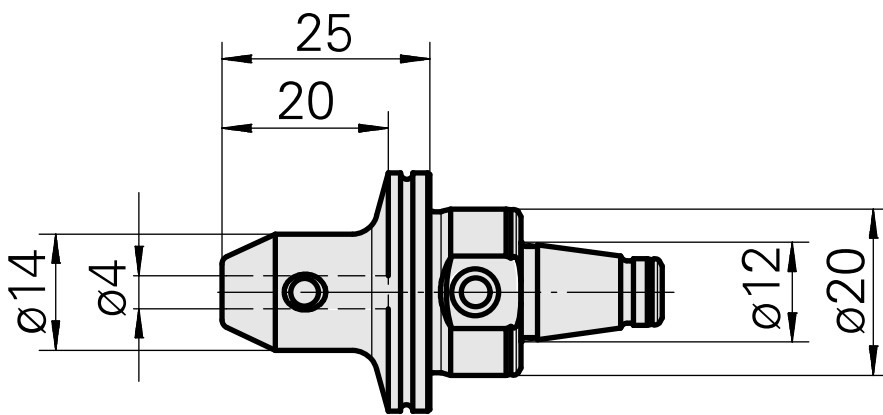

### Technical data

TH accessories category

WFB 20-12

Mounting

D4

Quick change inserts

Weldon mounting