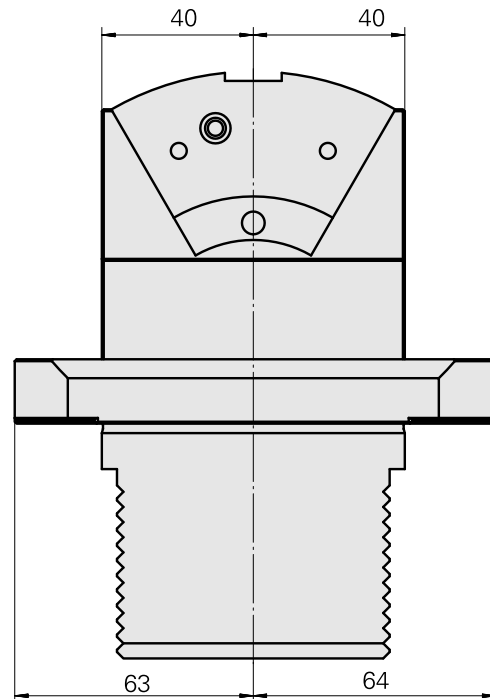

Presetting device D80/TNL12

Technical data

TH accessories category

Adapter for presetting units

Mounting

D80 for presetting devices

Tool mounting

Round prism mounting TNL12