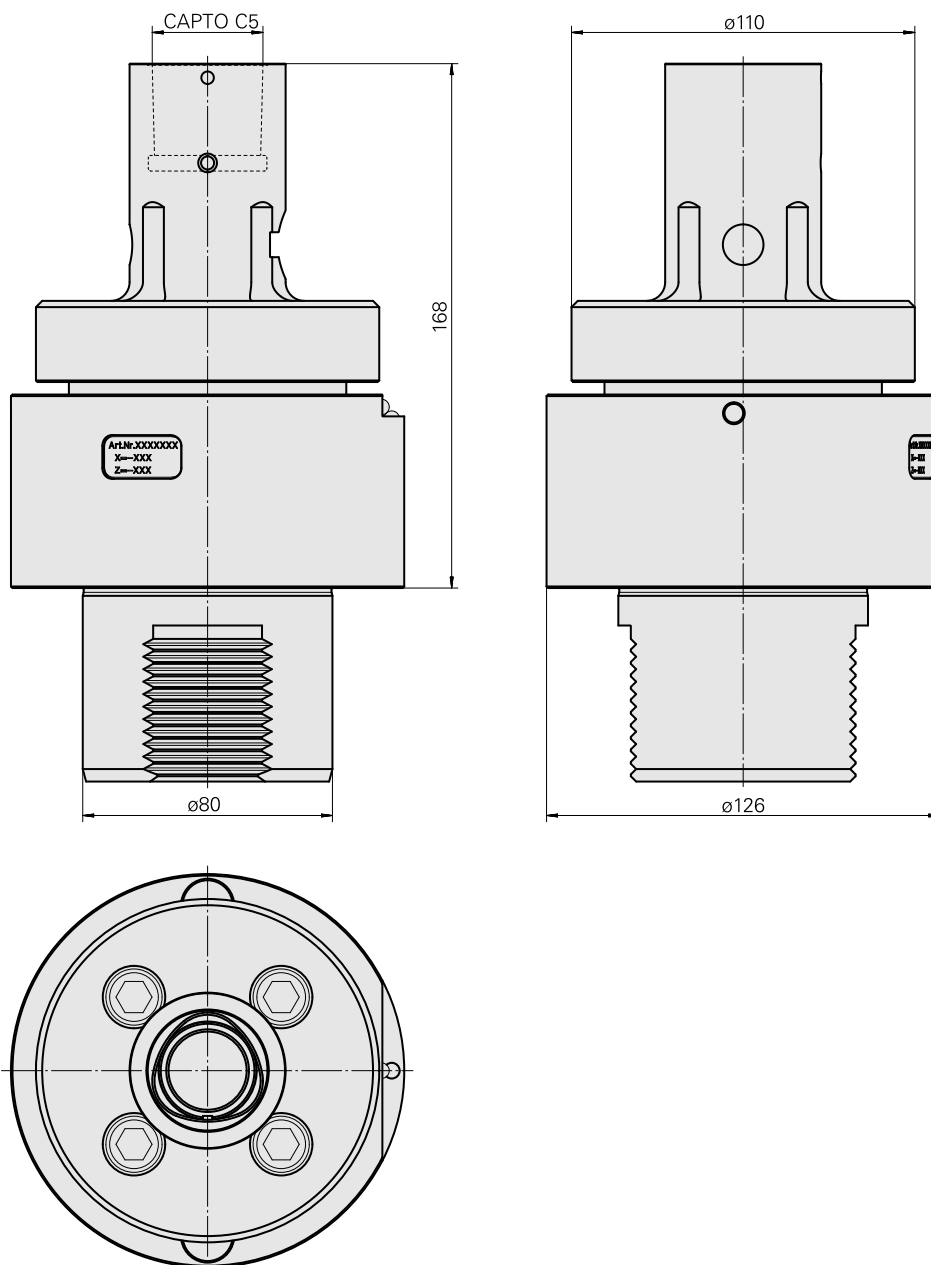

Presetting device D80/INDEX CAPTO C5

Données techniques

TH accessories category

Adapter for presetting units

Mounting

D80 for presetting devices

Tool mounting

CAPTO C5