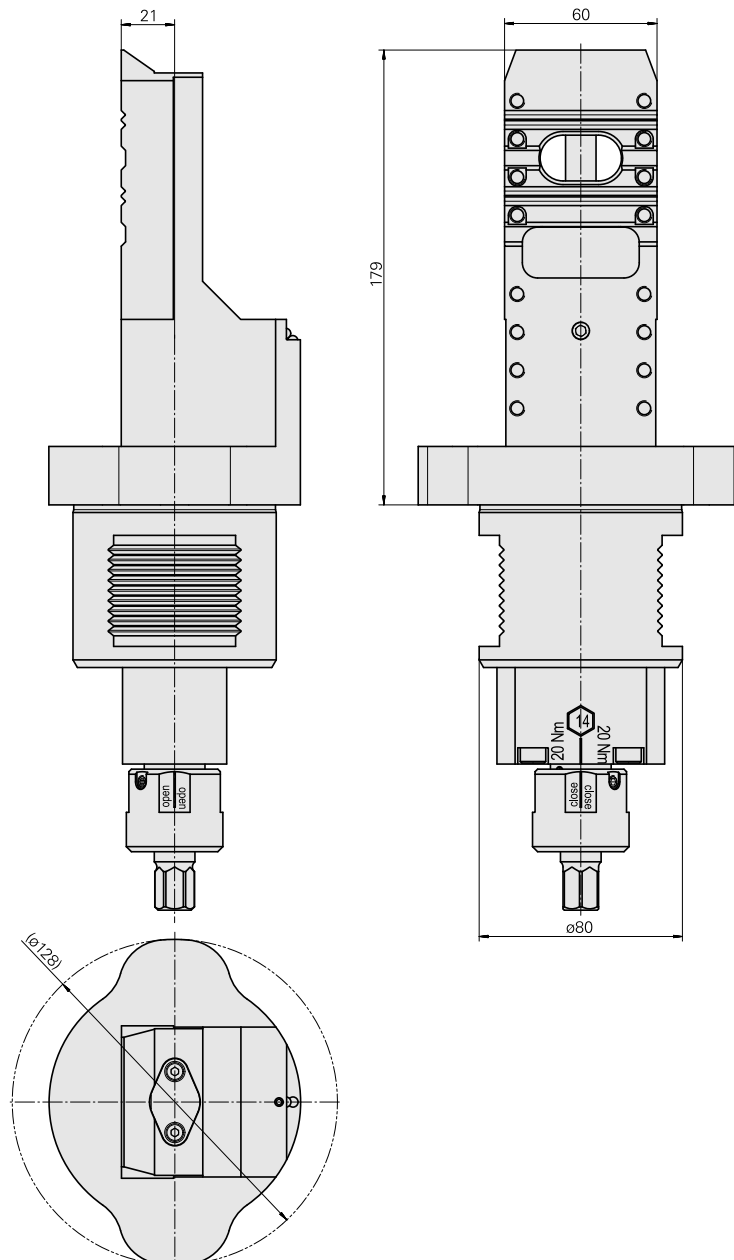

Presetting device D80/MS24 QS Schnellspa

Technical data

TH accessories category

Adapter for presetting units

Mounting

D80 for presetting devices

Tool mounting

MS24 Cross slide