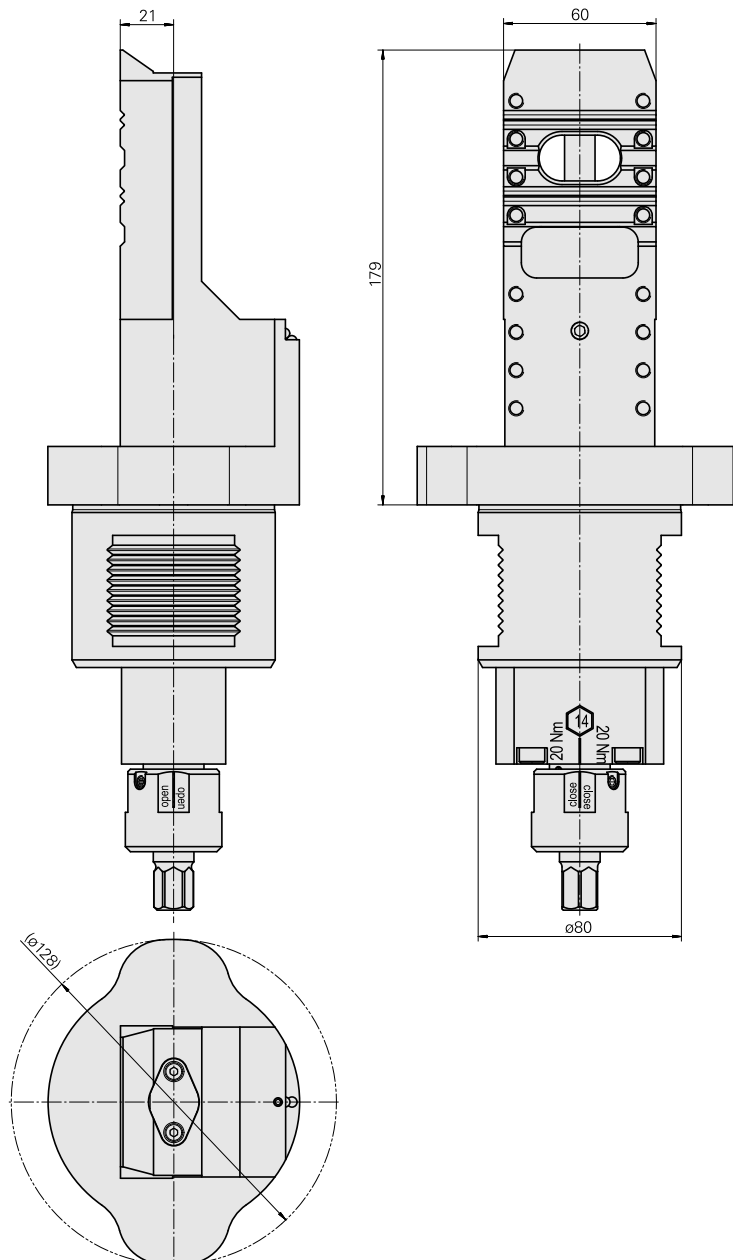

Presetting device D80/MS24 QS Schnellspa

Technical data

TH accessories category

Adapter for presetting units

Mounting

D80 for presetting devices

Tool mounting

MS24 Cross slide