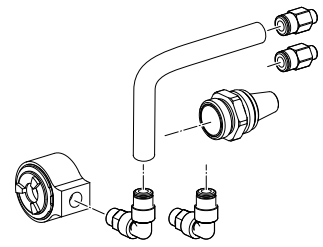

Clamping nut

Technical data

Mounting

ER16

Clamping nut type

Male thread

No 3-side view is currently available for this product

Documents