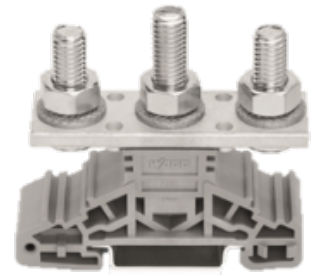

## Clip

### Technical data

<b>Electrical assemblies</b>	Terminal
<b>Length</b>	67 Millimeter
<b>Width</b>	22.8 Millimeter
<b>Height</b>	56.7 Millimeter
<b>Cross-section</b>	50 Square millimeter
<b>Number of wires/poles (ST)</b>	2 Piece
<b>Current</b>	150 Ampere
<b>Voltage</b>	1000 Volt
	GY - grey

No 3-side view is currently available for this product