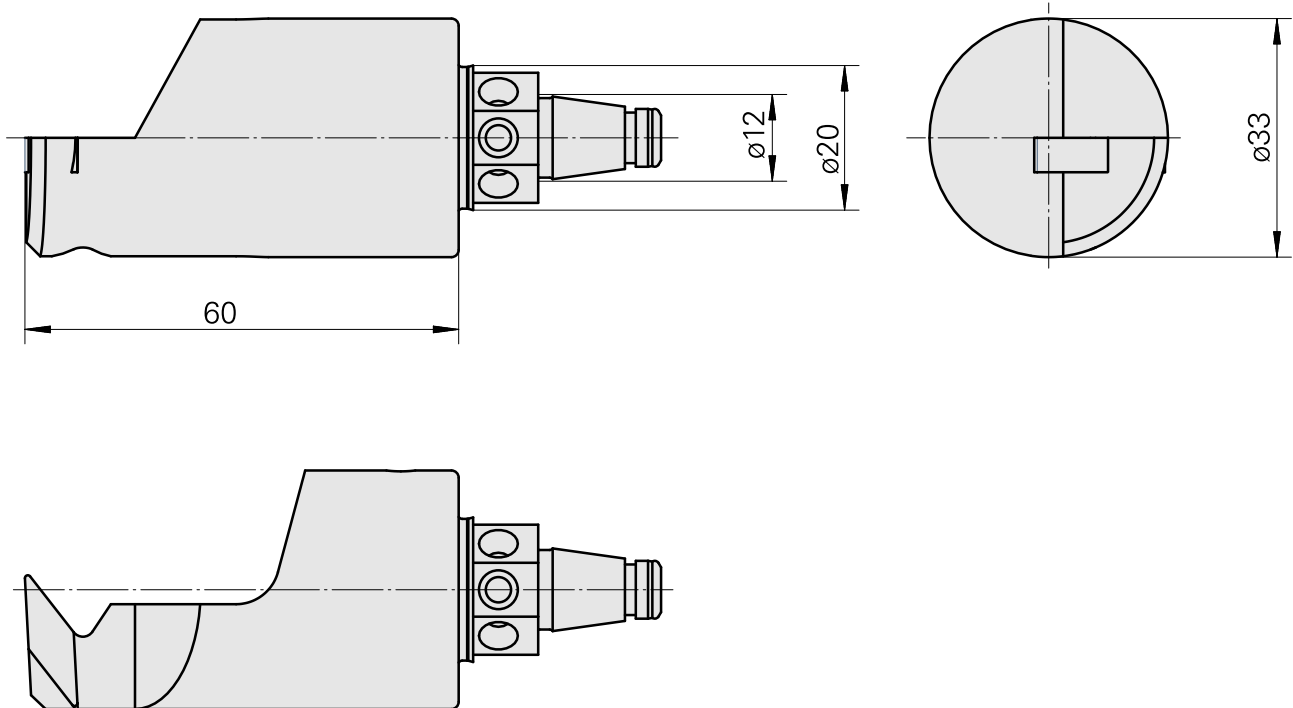

WFB 20-12 for VC.. 1103.., left, without gripper groove

Technical data

TH accessories category

WFB 20-12

Mounting

for VC.. 1103..

Quick change inserts

Turning tool holder