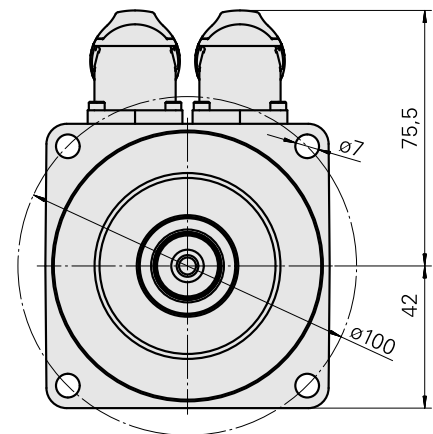

## AC-Motor 3,53Nm6000 600V

### Technical data

manufacturer product line	Kollmorgen
Electrical assemblies	Servomotor
manufacturer product line	AKM
Length	165.8 Millimeter
Width	84 Millimeter
Height	116 Millimeter
Voltage	600 Volt
Voltage type	AC~
(Nominal) speed (rpm)	6000 1/minute
Rated power W	1370 Watt
(Stall) torque [Nm]	3.53 Newton/meter
Plug connection/type	M23 (size 1 / encoder)
Encoder type	Increment
Brake	no – unbraked