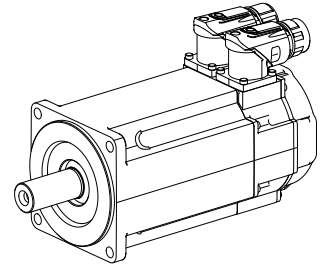

## AC-Motor 3,53Nm6000 600V

### Technical data

manufacturer product line	Kollmorgen
Electrical assemblies	Servomotor
manufacturer product line	AKM
Length	165.8 Millimeter
Width	84 Millimeter
Height	116 Millimeter
Voltage	600 Volt
Voltage type	AC~
(Nominal) speed (rpm)	6000 1/minute
Rated power W	1370 Watt
(Stall) torque [Nm]	3.53 Newton/meter
Plug connection/type	M23 (size 1 / encoder)
Encoder type	Increment
Brake	no – unbraked