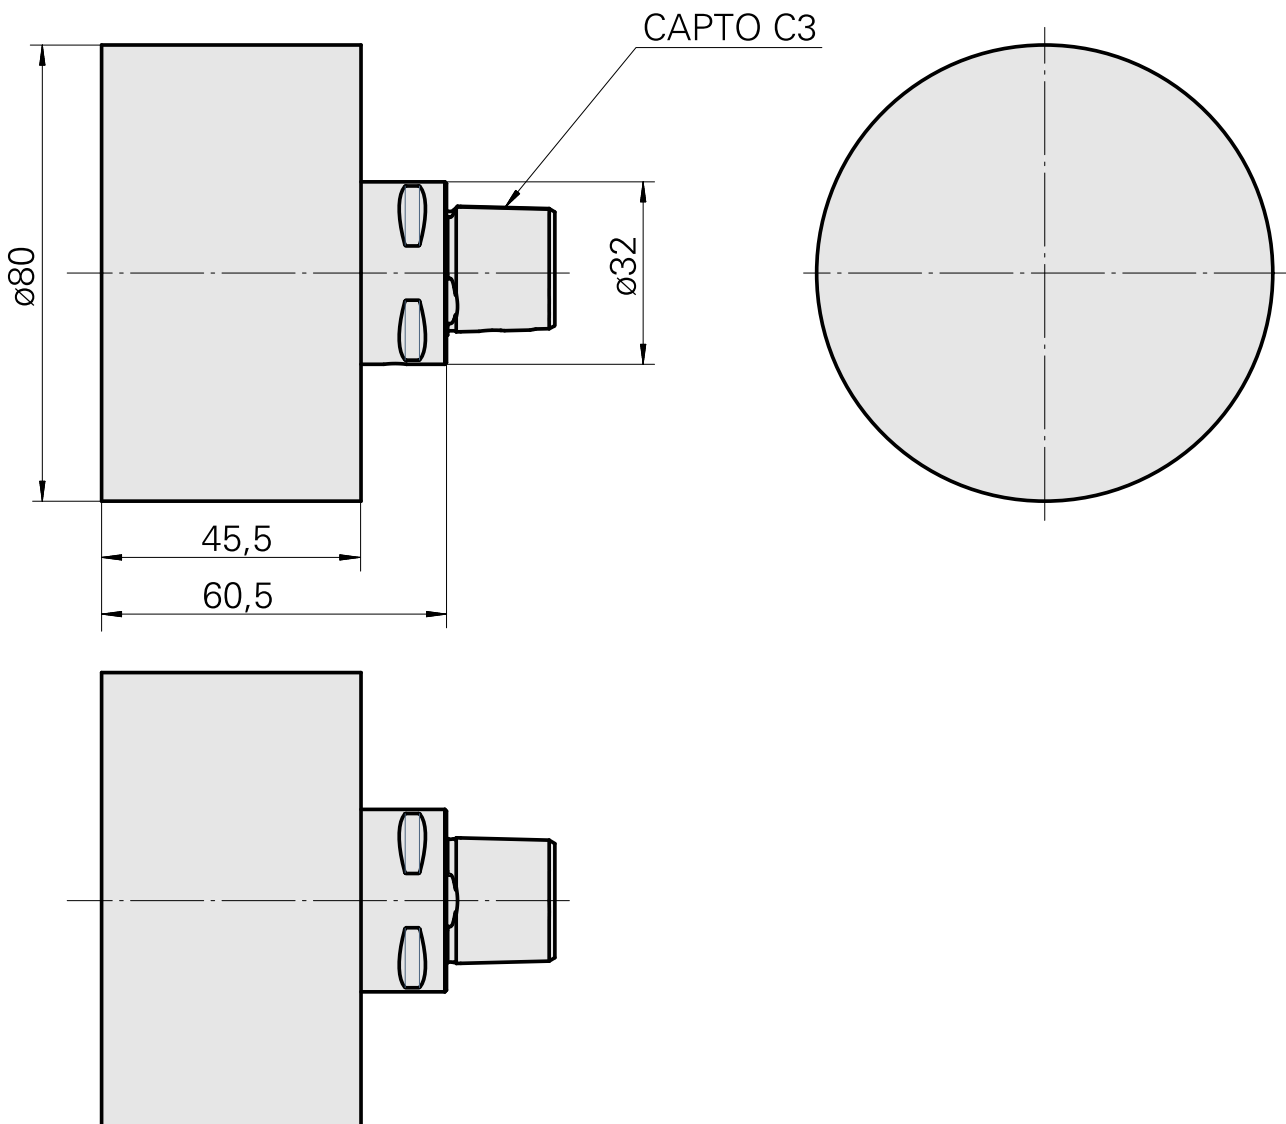

## INDEX CAPTO C3 D80x60

### Technical data

TH accessories category	INDEX CAPTO C3
Mounting	D80x60
Quick change inserts	Tool holder blank