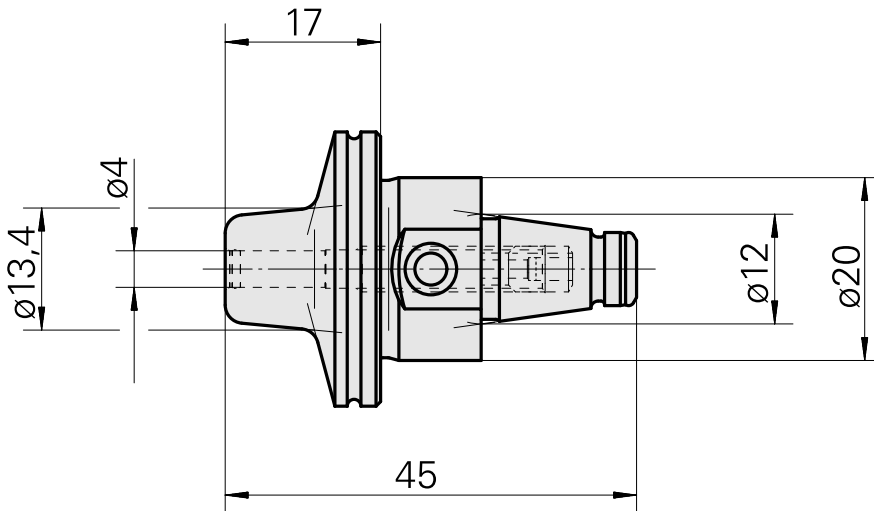

## WFB 20-12 Shrink-fit mounting D4, 2-piece type

### Technical data

TH accessories category

WFB 20-12

Mounting

Shrink-fit mounting D4

Quick change inserts

shrink-fit mounting

## **Accessories**

Optional accessories

**Other accessories**

[Adjusting screw M 5x10](#)

Product ID : 10674886

Previous product ID : 326793

---