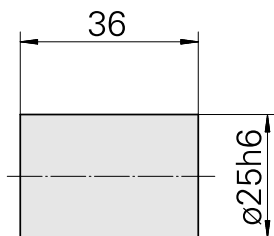

## Clamping sleeve D25/ pre-grinded

### Technical data

TH accessories category	Clamping sleeve
Mounting	D25
Tool mounting	pre-grinded

11053624  
8993125.

**INDEX**

---