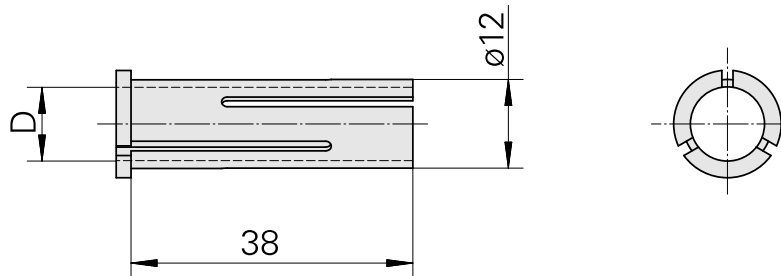

## Reductions Hydraulic Expansion D12/ 8mm

### Technical data

<b>TH accessories category</b>	Reductions Hydraulic Expansion
<b>Mounting</b>	D12
<b>Tool mounting</b>	8mm

11048830  
W9991000

**INDEX**

---