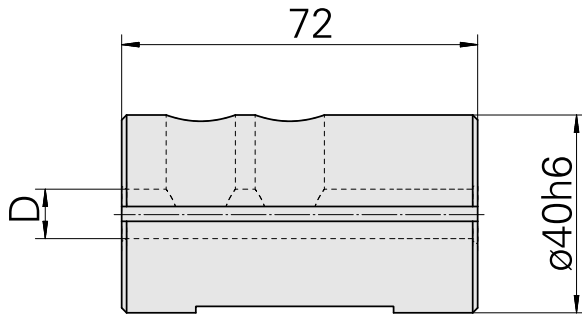

## Mounting sleeve D40/ 12mm

### Technical data

|                         |                 |
|-------------------------|-----------------|
| TH accessories category | Mounting sleeve |
| Mounting                | D40             |
| Tool mounting           | 12mm            |