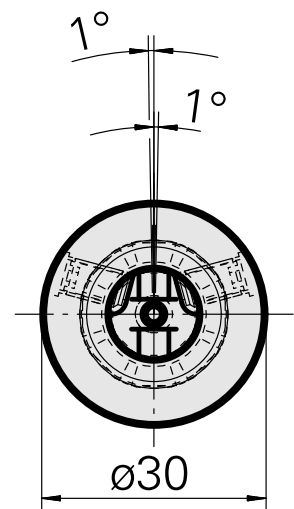

WFB 20-12 D12, fixed pos., Horn 108-116

Technical data

TH accessories category

WFB 20-12

Mounting

D12, fixed pos., Horn 108-116

Quick change inserts

miscell mounting

Documents

No downloads available for this product

Accessories

Required for operation

[Bolt](#)

Product ID : 10911983

Previous product ID : 900812

[Adjusting screw M 5x15](#)

Product ID : 10491071

Previous product ID : 326794

[Ball-Ended Thrust Screws](#)

Product ID : 10595907

Previous product ID : 326795

Optional accessories

Other accessories

[Setting gauge D12h6](#)