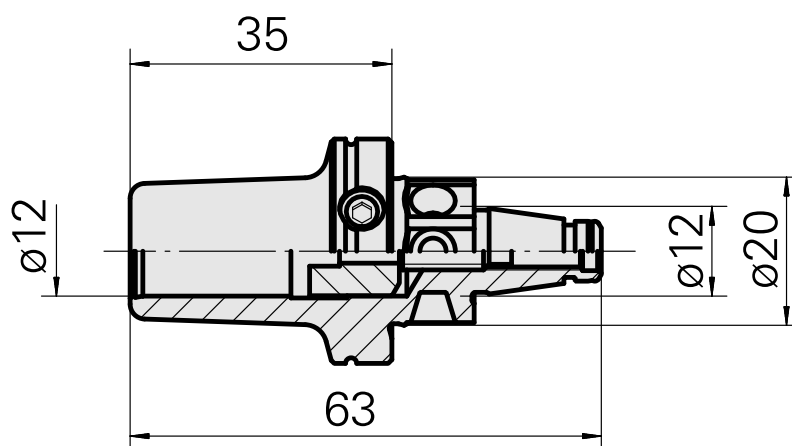

WFB 20-12 D12, fixed pos., Horn 108-116

Technical data

TH accessories category

WFB 20-12

Mounting

D12, fixed pos., Horn 108-116

Quick change inserts

miscell mounting

Documents

No downloads available for this product

Accessories

Required for operation

[Bolt](#)

Product ID : 10911983

Previous product ID : 900812

[Adjusting screw M 5x15](#)

Product ID : 10491071

Previous product ID : 326794

[Ball-Ended Thrust Screws](#)

Product ID : 10595907

Previous product ID : 326795

Optional accessories

Other accessories

[Setting gauge D12h6](#)