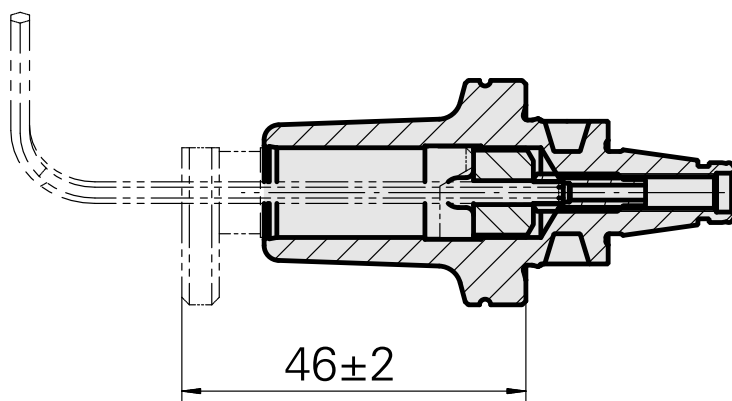

WFB 20-12 D12, fixed pos., Horn 108-116

Technical data

TH accessories category

WFB 20-12

Mounting

D12, fixed pos., Horn 108-116

Quick change inserts

miscell mounting

Documents

No downloads available for this product

Accessories

Required for operation

[Bolt](#)

Product ID : 10911983

Previous product ID : 900812

[Adjusting screw M 5x15](#)

Product ID : 10491071

Previous product ID : 326794

[Ball-Ended Thrust Screws](#)

Product ID : 10595907

Previous product ID : 326795

Optional accessories

Other accessories

[Setting gauge D12h6](#)