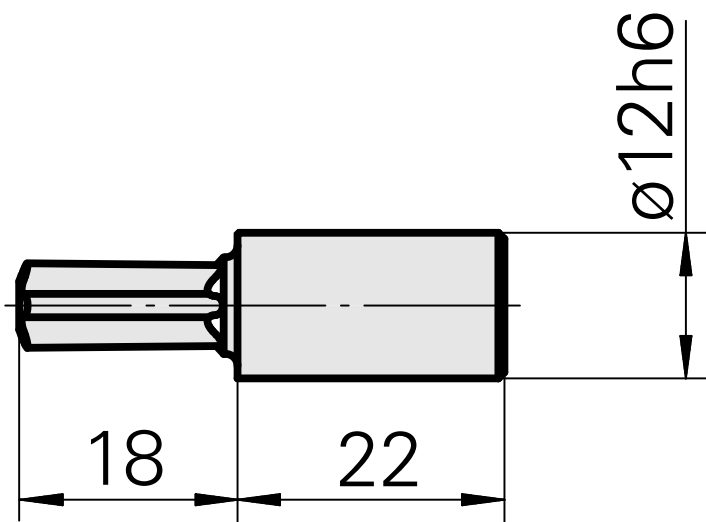

Broach Torx 60

Technical data

TH accessories category	Broach
Mounting	Torx 60
Tool mounting	12mm

Documents

No downloads available for this product