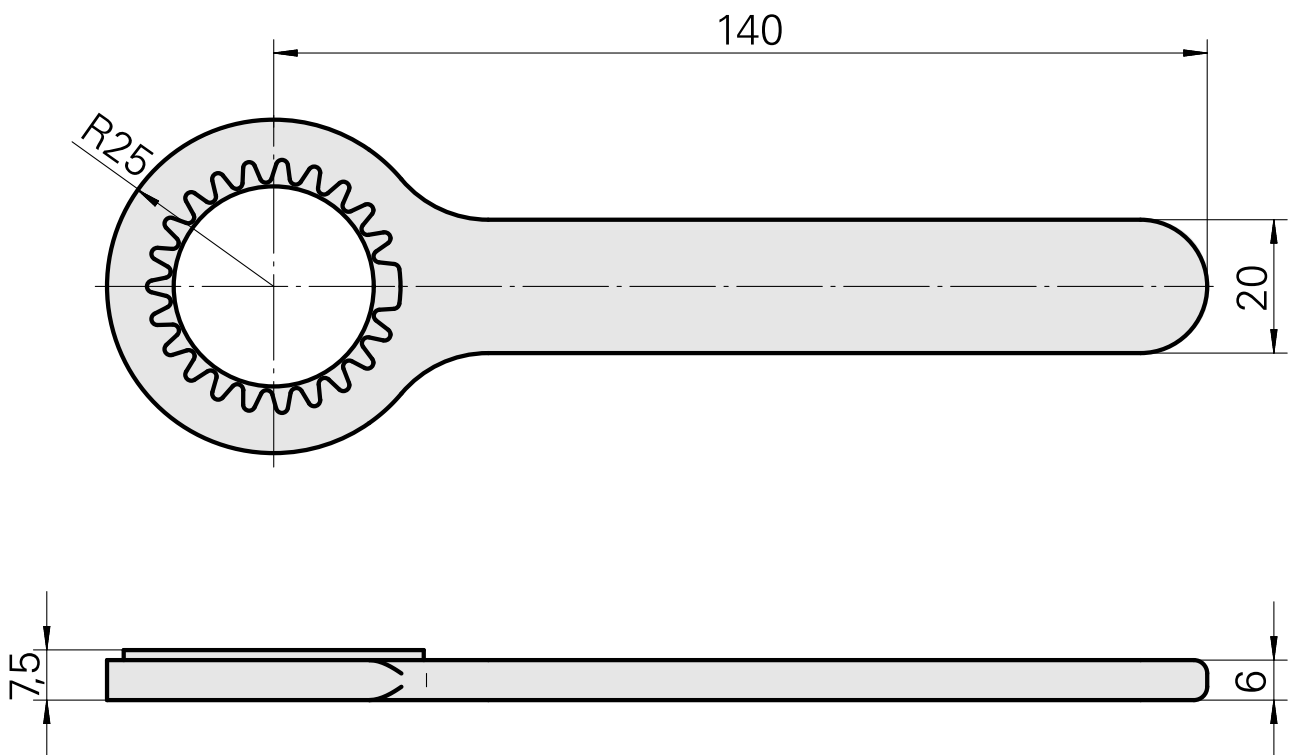

## Spanner

### Technical data

TH accessories category  
Tools for Collet chucks

Tool  
Wrench spur gear (23 teeth)