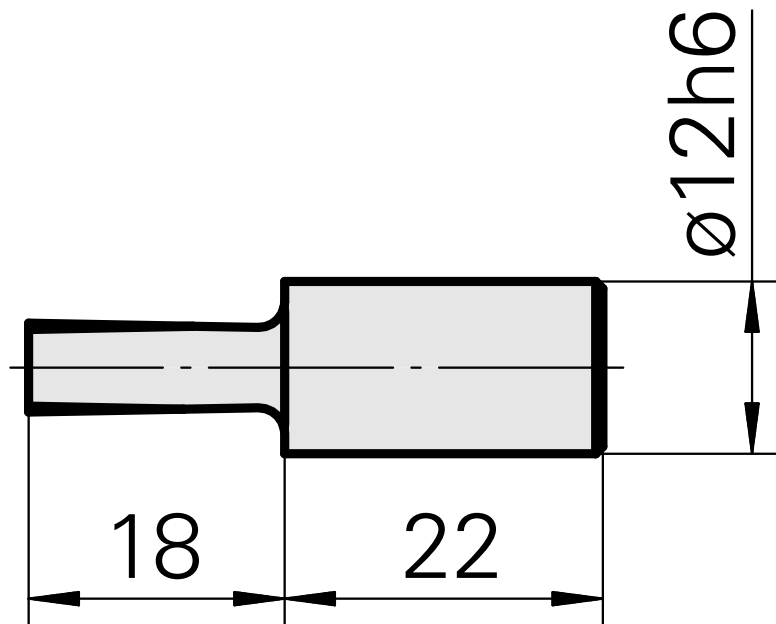

Broach Vkt.12 mm

Technical data

TH accessories category	Broach
Mounting	Vkt.12 mm
Tool mounting	12mm

Documents

No downloads available for this product