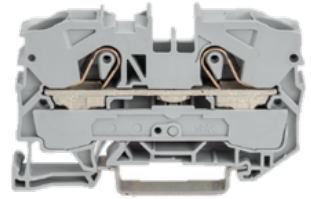

## Clip

### Technical data

<b>manufacturer product line</b>	Wago
<b>Electrical assemblies</b>	Terminal
<b>manufacturer product line</b>	Wago Serie 2010
<b>Length</b>	68 Millimeter
<b>Width</b>	10 Millimeter
<b>Height</b>	37 Millimeter
<b>Cross-section</b>	10 Square millimeter
<b>Number of wires/poles (ST)</b>	2 Piece
	GY - grey

No 3-side view is currently available for this product

10960595  
483446.0501

**INDEX**

---