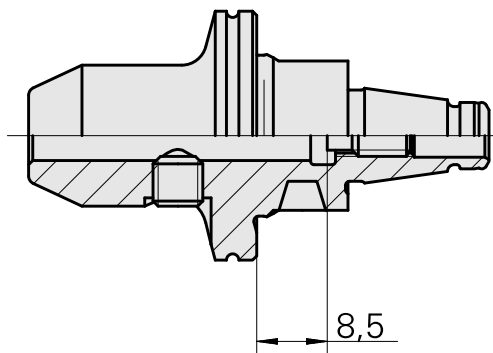

WFB 20-12 D6

Technical data

TH accessories category

WFB 20-12

Mounting

D6

Quick change inserts

Weldon mounting

Documents

No downloads available for this product

Accessories

Optional accessories

Other accessories

[Adjusting screw M 5x10](#)

Product ID : 10674886

Previous product ID : 326793

[Clamping screw M 6x 6 \(106AWS\)](#)

Product ID : 10565283

Previous product ID : 326789
