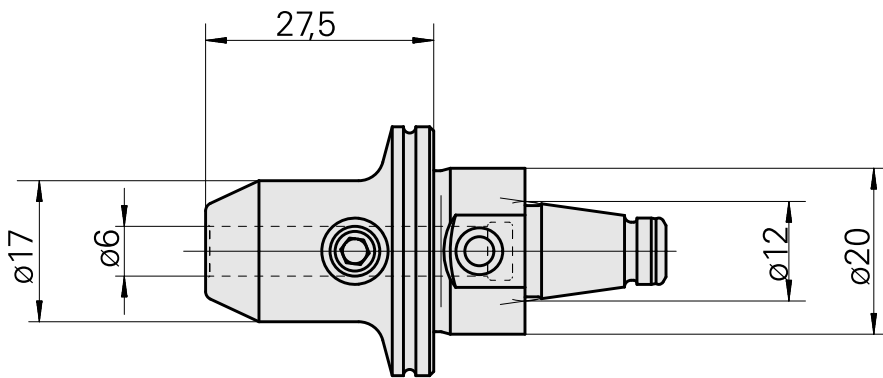

WFB 20-12 D6

Technical data

TH accessories category

WFB 20-12

Mounting

D6

Quick change inserts

Weldon mounting

Documents

No downloads available for this product

Accessories

Optional accessories

Other accessories

[Adjusting screw M 5x10](#)

Product ID : 10674886

Previous product ID : 326793

[Clamping screw M 6x 6 \(106AWS\)](#)

Product ID : 10565283

Previous product ID : 326789
