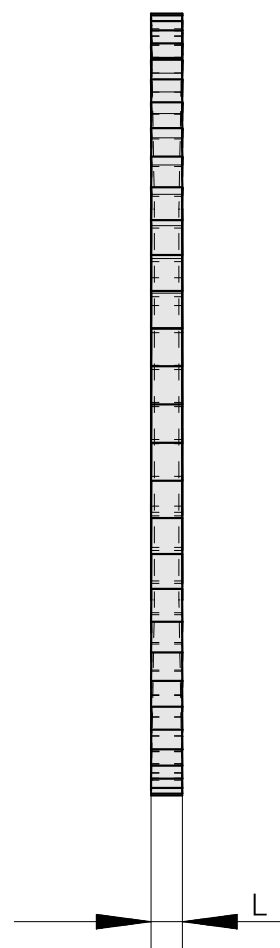

## Saw blade, circular saw blade width 1.6 mm (0.06")

### Technical data

TH accessories category

Circular saw blade d125

Tool mounting

22mm

10955373  
223015.2516

**INDEX**

---