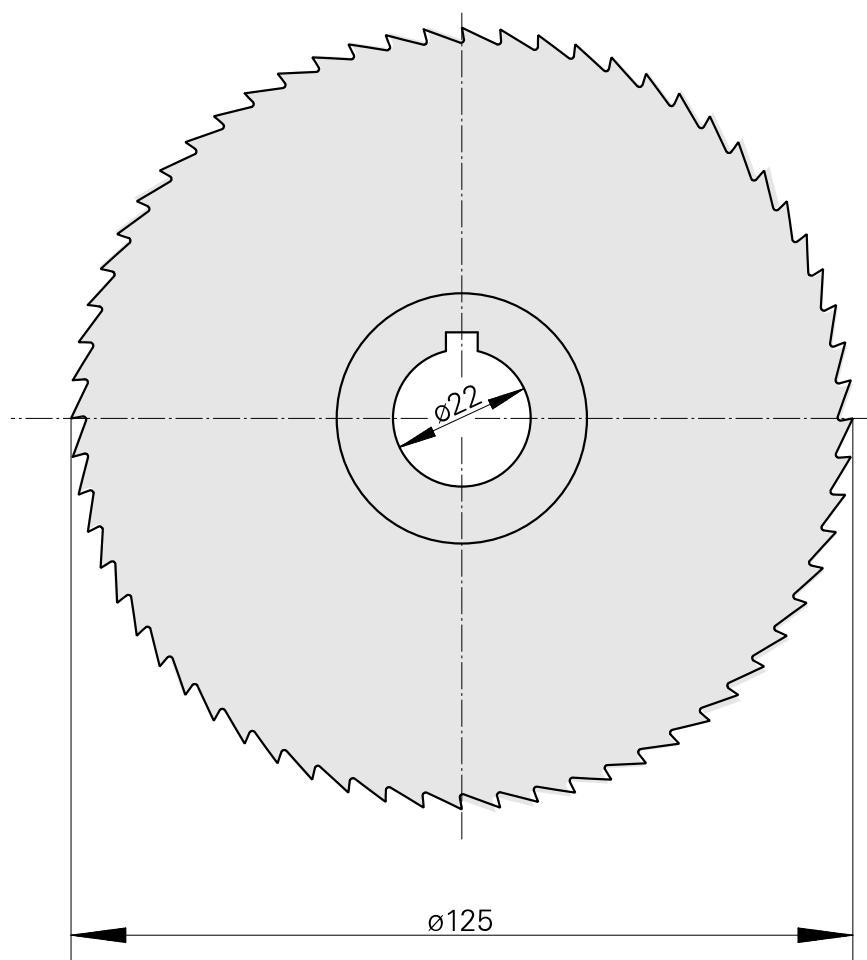

## Saw blade, circular saw blade width 1.6 mm (0.06")

### Technical data

TH accessories category

Circular saw blade d125

Tool mounting

22mm

10955373  
223015.2516

**INDEX**

---