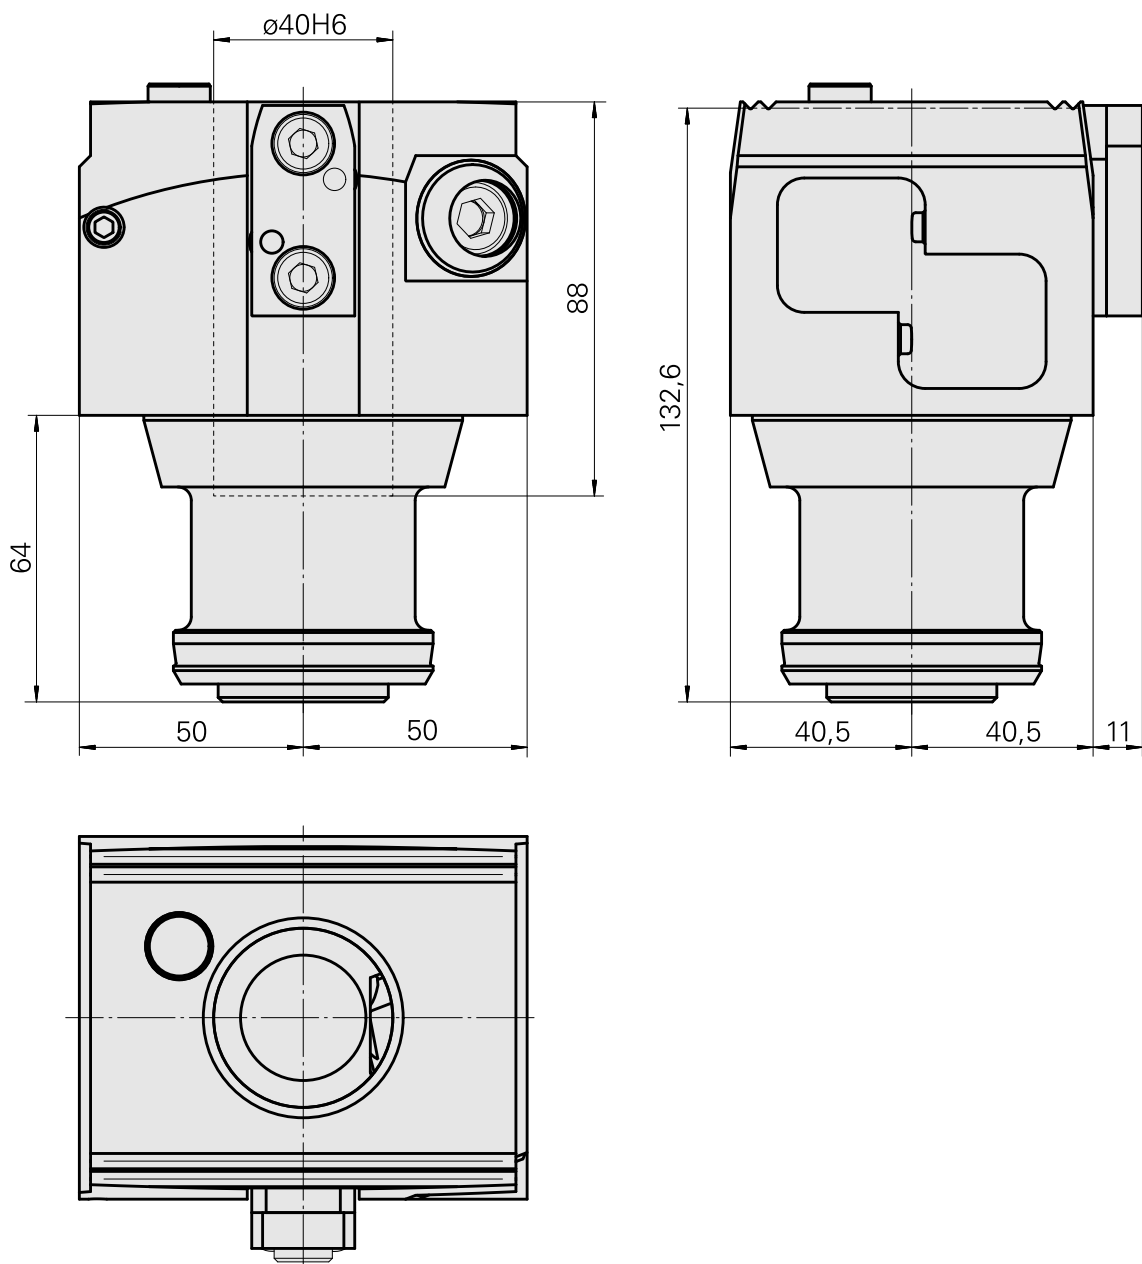

## Mount VDI40

### Technical data

TH accessories category

Adapter pre-adjustment block

Tool mounting

VDI 40