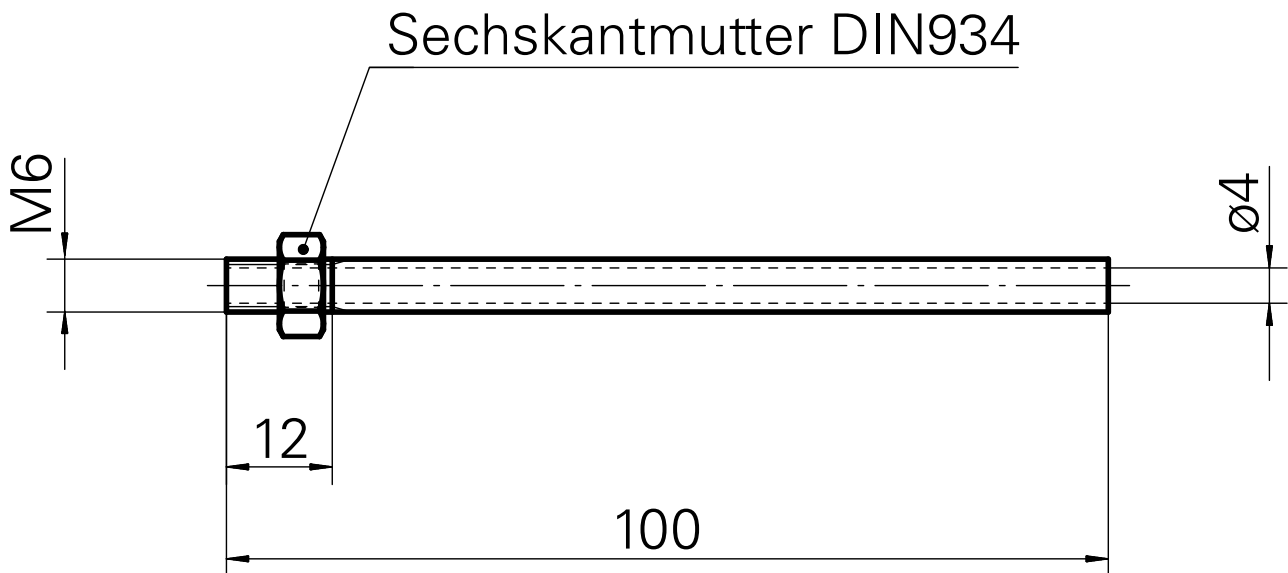

tube, L = 100 mm (3.93") with nut

Technical data

TH accessories category

Cooling lubricant tube

Mounting

M6

Documents

No downloads available for this product