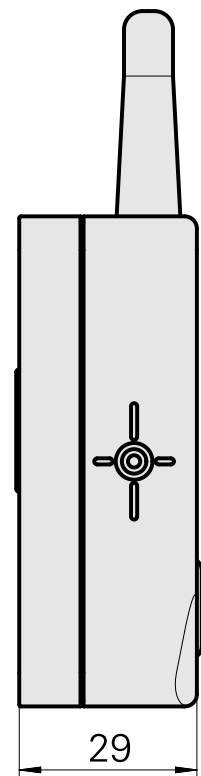

CRT screen, Display, external

Technical data

TH accessories category

Accessories for fluid spindle

Documents

No downloads available for this product