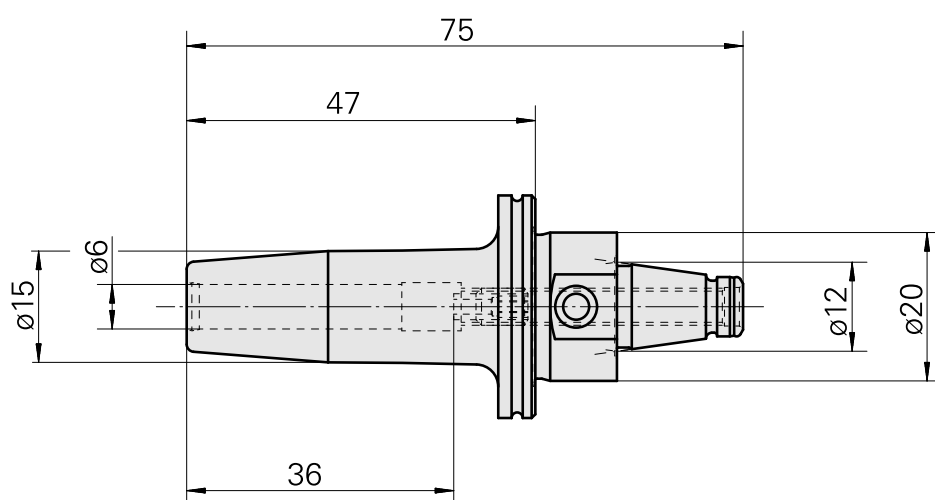

### Technical data

TH accessories category

WFB 20-12

Mounting

Shrink-fit mounting D6

Quick change inserts

shrink-fit mounting

## **Accessories**

Optional accessories

**Other accessories**

[Adjusting screw M 5x10](#)

Product ID : 10674886

Previous product ID : 326793

---