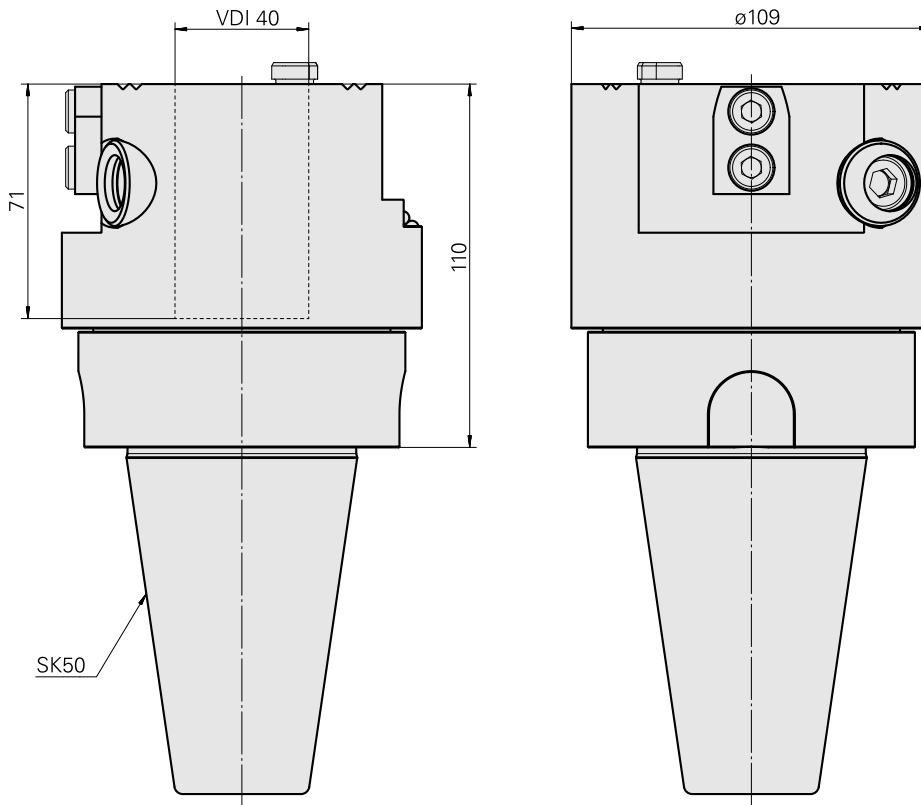

Adaptor

Technical data

TH accessories category

Adapter for presetting units

Mounting

SK50

Tool mounting

VDI 40