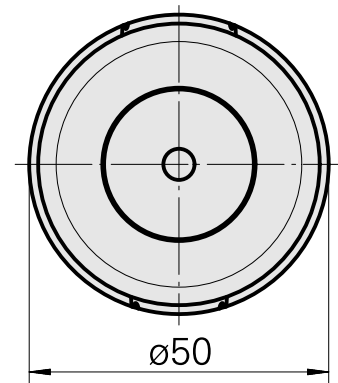

## WFB 32-20 D25

### Technical data

TH accessories category	WFB 32-20
Mounting	D25
Quick change inserts	Weldon mounting