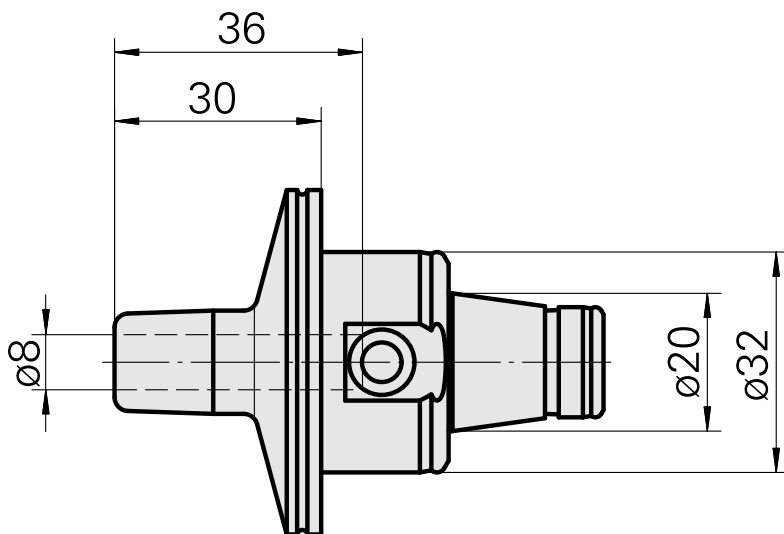

### Technical data

TH accessories category

WFB 32-20

Mounting

Shrink-fit mounting D8

Quick change inserts

shrink-fit mounting

10915140  
836263