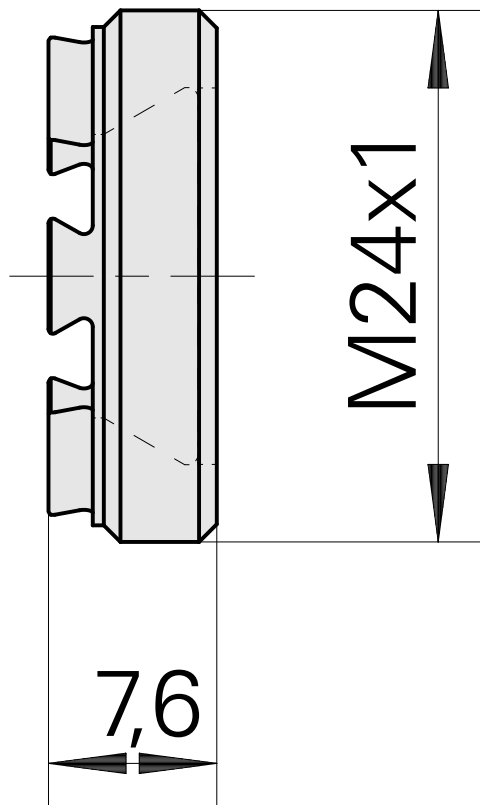

### Technical data

TH accessories category

Clamping nut

Mounting

ER16

Collet type

ER 16

Clamping nut type

Male thread

10911008  
901939.5161

**INDEX**

---