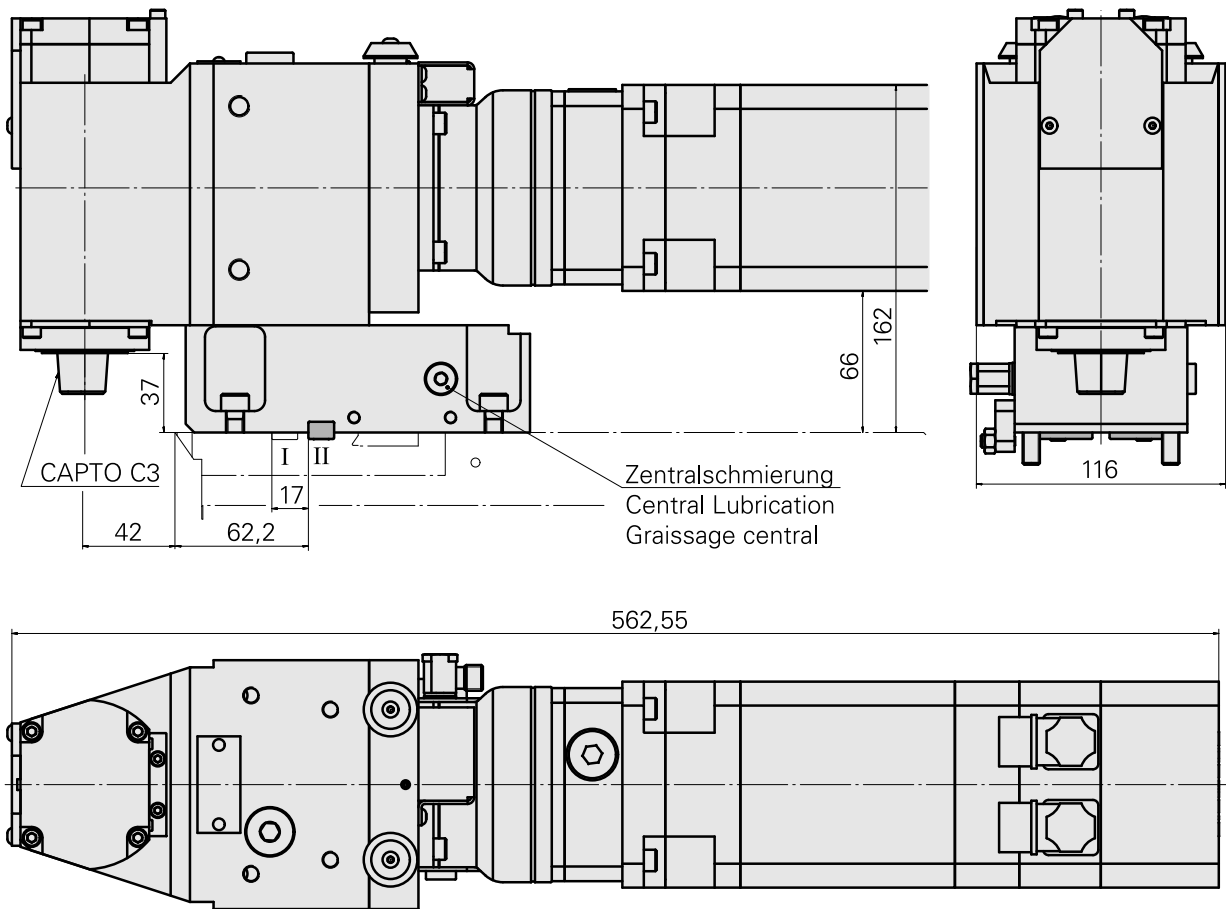

## Polygon turning unit MS52 5:1 INDEX CAPT

### Technical data

<b>Slide system MS</b>	MS52
<b>Drive</b>	Direct drive
<b>Fixation MS</b>	Splined key/pin
<b>Speed ratio</b>	5:1
<b>Mounting</b>	INDEX CAPTO C3
<b>X [mm]</b>	42 (1.65")
<b>Y [mm]</b>	–
<b>Z [mm]</b>	37 (1.46)
<b>INDEX TRAUB products</b>	MS52C • MS52-6.3

### Note

Can only be used on the cross slide! The unit must be connected to a central lubrication system! The machine must have a preparation for polygon turning! The unit may only be used in combination with any of the specified motors and the corresponding UNIT!  
Motor (AC), 3 Nm – 10973215 (Siemens 1FT6044-4AK71-4AG1) included.  
UNIT 151

### [Cable](#)

Product ID : 10147468

Previous product ID : 489904.2531

Electrical assemblies Electr. assembly lines	Length 5000 Millimeter	Cross-section 0.25 Square millimeter	Number of wires/poles (ST) 3 Piece
Current 4 Ampere	Voltage 24 Volt • 30 Volt	Voltage type DC=	Plug connection/type M8 • M12
YE - yellow	Protection class IP67	Shield no - unshielded	Insulating material PUR