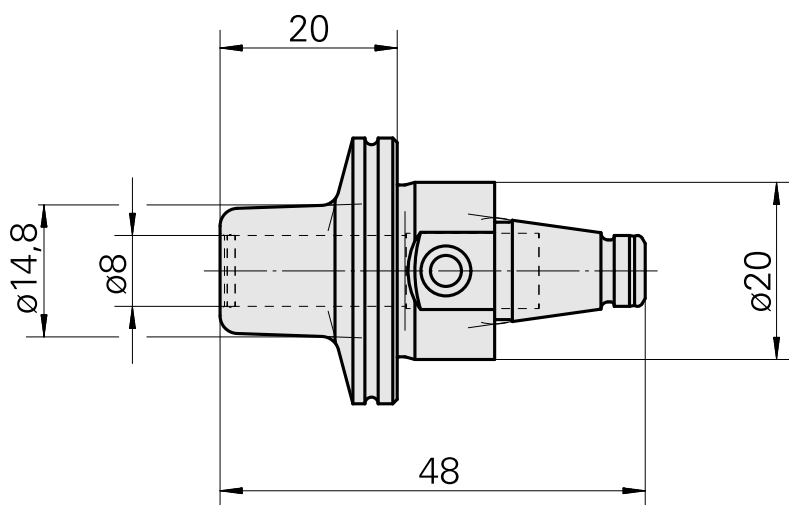

WFB 20-12 Shrink-fit mounting D8, 2-piece type

Technical data

TH accessories category

WFB 20-12

Mounting

Shrink-fit mounting D8

Quick change inserts

shrink-fit mounting

Documents

No downloads available for this product

Accessories

Optional accessories

Other accessories

[Adjusting screw M 5x10](#)

Product ID : 10674886

Previous product ID : 326793
