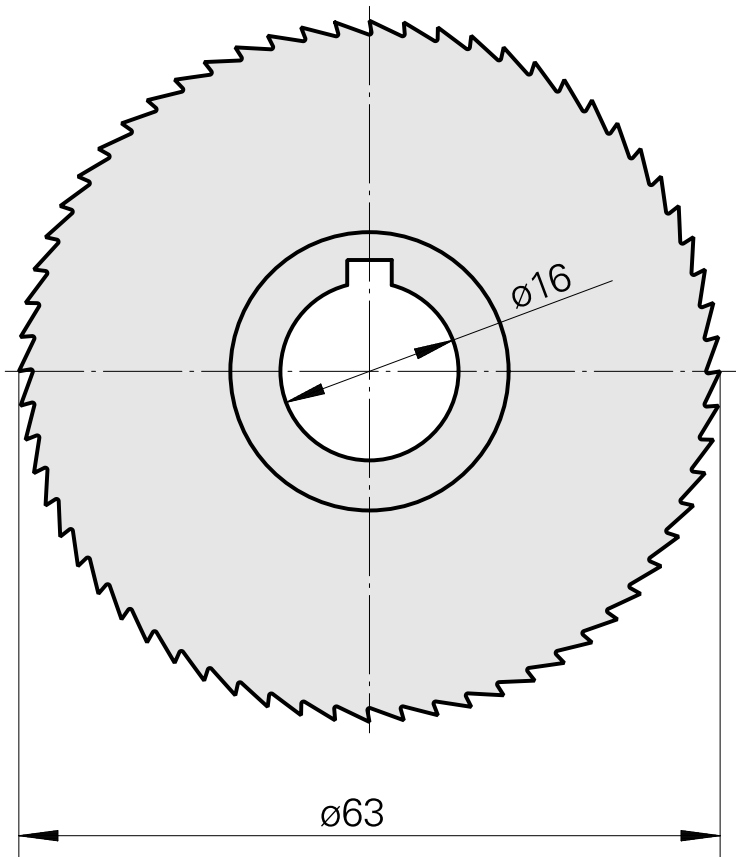

## Saw blade, circular saw blade width 0.5 mm (0.019")

### Technical data

TH accessories category

Circular saw blade d63

Tool mounting

16mm

10899008  
223010.6305

**INDEX**

---