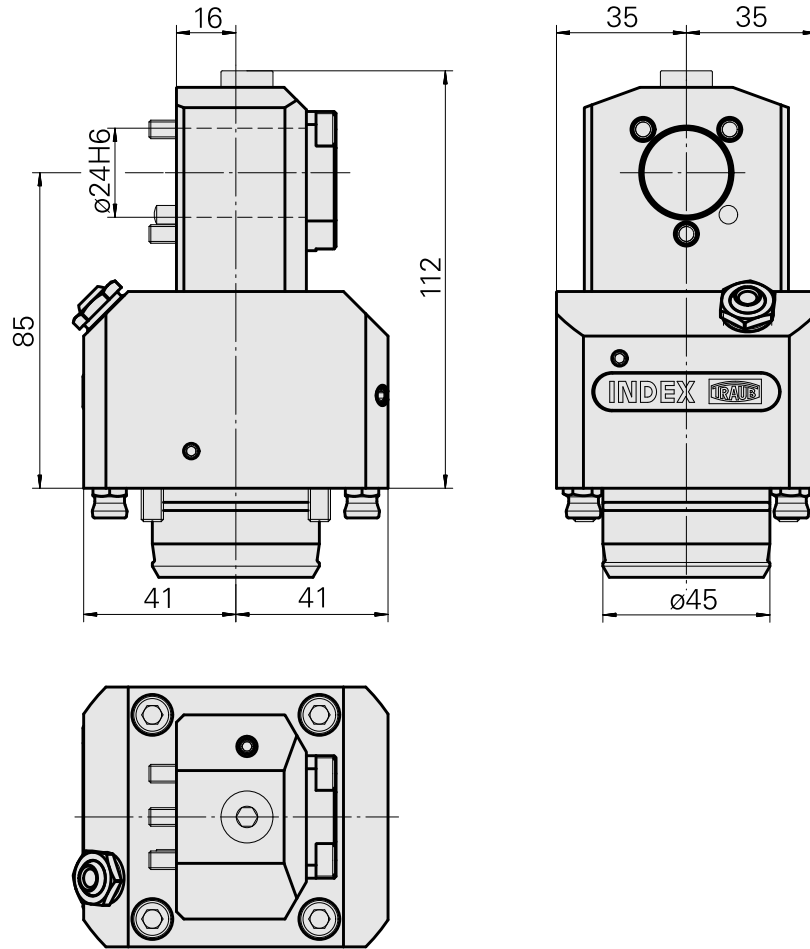

Basic holder KPS 45 D24 (0.94 ")

Technical data

Shank KPS	KPS 45
Drive	not live
Cooling	external and internal
Mounting	D24
Pressure	80 bar, internal 120 bar opt.
X [mm]	85 (3.35")
Y [mm]	–
Z [mm]	16 (0.63)
INDEX TRAUB products	TNL18 • TNL20 • TNL32-11 • TNL32 • TNL32-11 compact • TNL20-11 • TNL32 compact • TNK40.2-10 • TNL20.2 • TNK40.2

Note

Can not be used for machining on the main spindle!

Documents

No downloads available for this product

Accessories

Required for operation

[Coolant tube, L=100 mm \(3.93"\)](#)

Product ID : 10346684