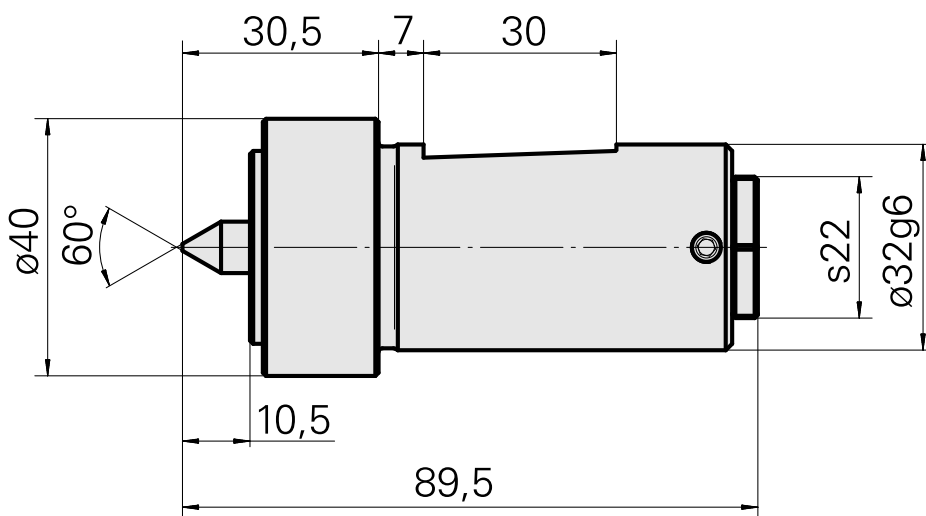

## Center

### Technical data

TH accessories category

Center

Mounting

D32

10890013  
W9990164

**INDEX**

---