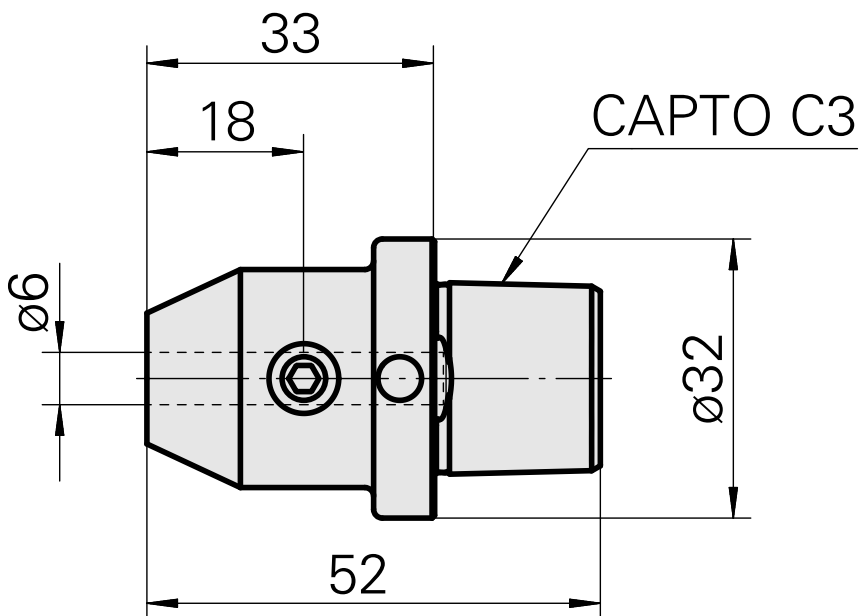

### Technical data

TH accessories category

INDEX CAPTO C3

Mounting

D6

Quick change inserts

Weldon mounting

10888476  
W9991037