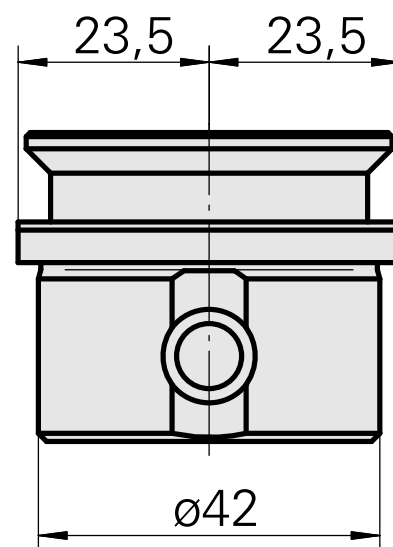

Blanking plug

Technical data

Drive	not live
Fixation MS	Shank D42
X [mm]	16 (0.63")
Y [mm]	-
Z [mm]	-
INDEX TRAUB products	MS52C • A200-6 • MS52-6.3

Documents

No downloads available for this product