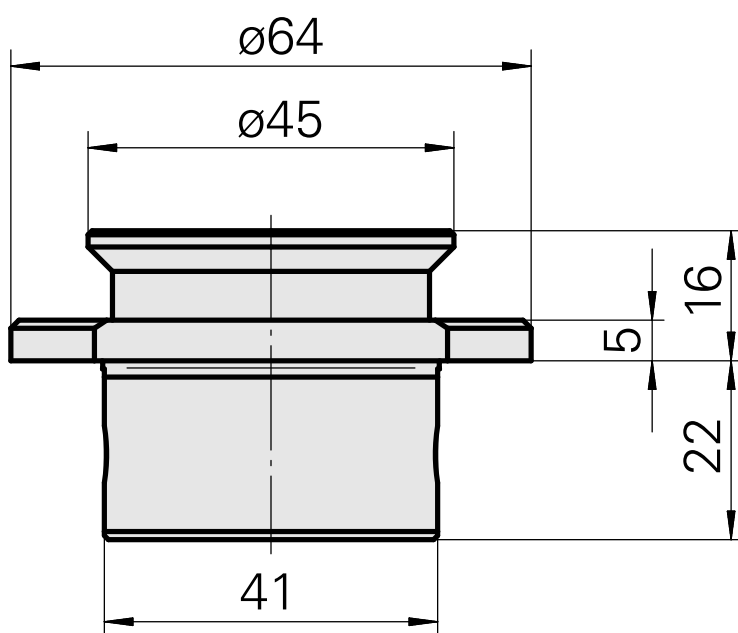

Blanking plug

Technical data

Drive	not live
Fixation MS	Shank D42
X [mm]	16 (0.63")
Y [mm]	-
Z [mm]	-
INDEX TRAUB products	MS52C • A200-6 • MS52-6.3

Documents

No downloads available for this product