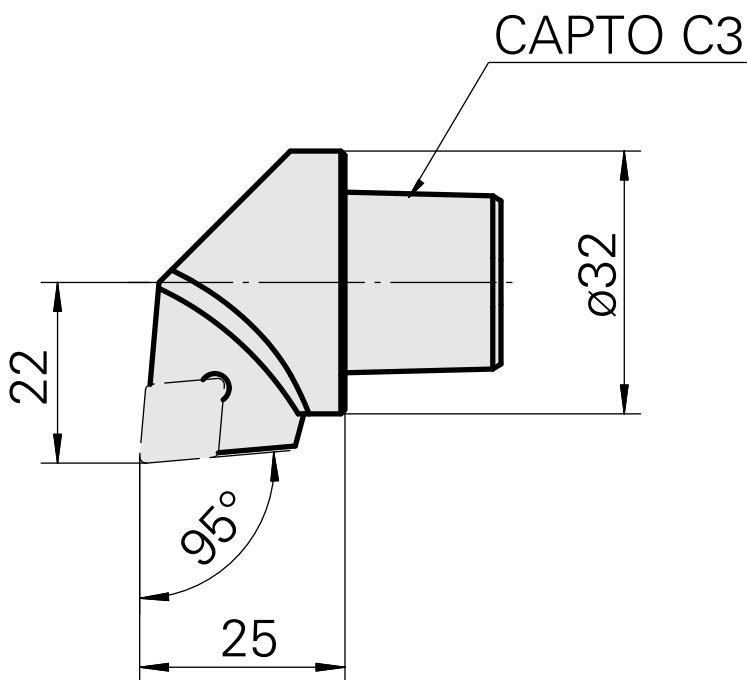

## INDEX CAPTO C3 for CC.. 09T3.., right, without gripper groove

### Technical data

TH accessories category

INDEX CAPTO C3

Mounting

for CC.. 09T3..

Quick change inserts

Turning tool holder