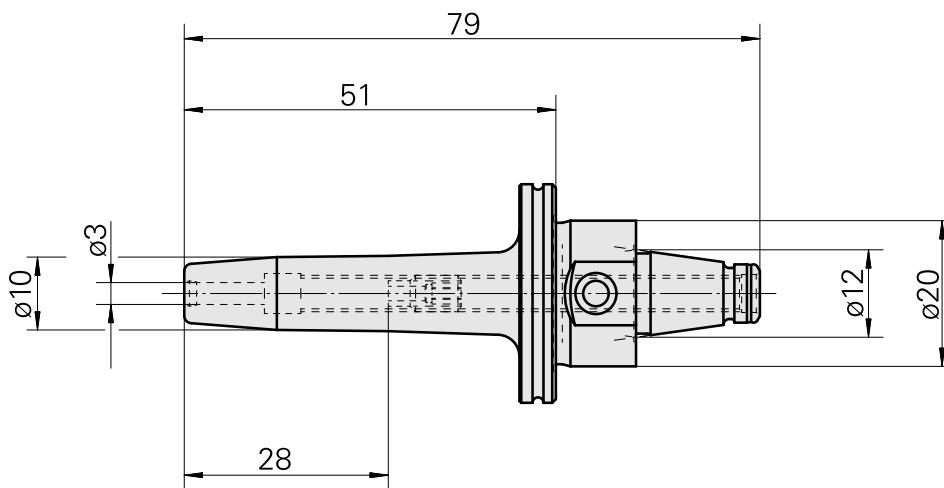

## WFB 20-12 Shrink-fit mounting D3

### Technical data

TH accessories category

WFB 20-12

Mounting

Shrink-fit mounting D3

Quick change inserts

shrink-fit mounting

### **Other accessories**

[Adjusting screw M 5x10](#)

Product ID : 10674886

Previous product ID : 326793

---