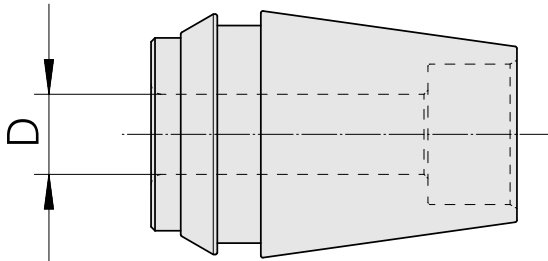

ER-shrink collet ER 25 14mm

Technical data

TH accessories category	ER-shrink collet
Mounting	ER25
Tool mounting	14mm
Collet type	ER 25

Documents

No downloads available for this product