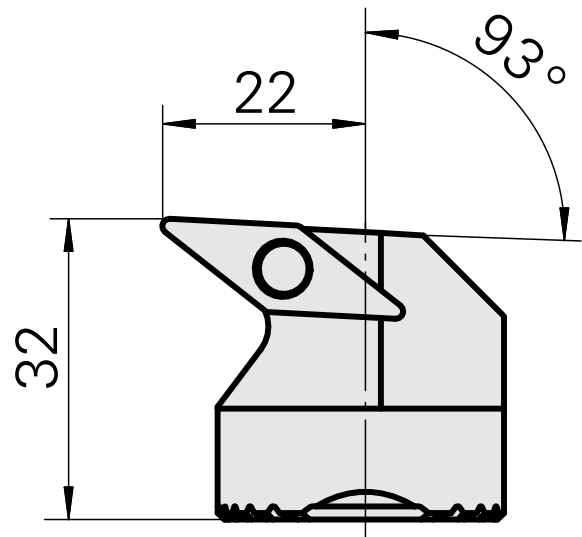

## Boring head for VC.. 1604..

### Technical data

<b>Mounting</b>	for VC.. 1604..
<b>Cooling</b>	internal
<b>Pressure</b>	50 bar
<b>X [mm]</b>	32 (1.26")
<b>Z [mm]</b>	22 (0.87)
<b>INDEX TRAUB products</b>	G220.3 • R200 • TNX65/42 • TNX220.3