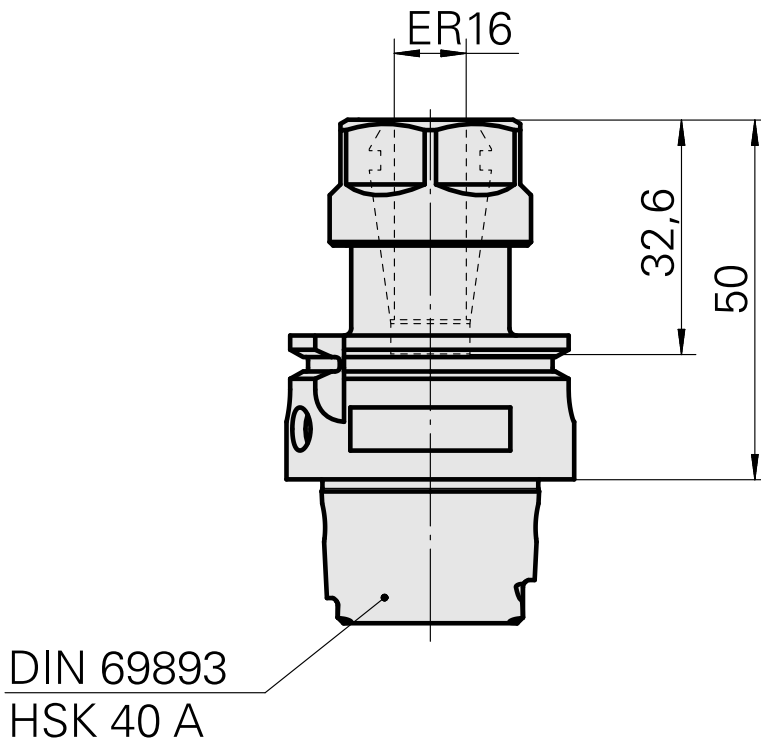

Drilling tool holder HSK 40 A ER16

Technical data

| | |
|-----------------------------|--|
| Shank HSK | HSK 40 |
| Form HSK | A |
| Mounting | ER16 |
| Cooling | internal |
| Pressure | 80 bar |
| X [mm] | 50 (1.97") |
| INDEX TRAUB products | G160 • G200.2 • R200 • TNX65/42 • G220.3 • TNX220.3 |

Documents

No downloads available for this product

Accessories

Required for operation

Spanner

Product ID : 10966369

Previous product ID : 490219.0161

| | | | |
|--|------------------|----------------------|------------------------------------|
| TH accessories category Tool | Mounting ER16 | Collet type ER 16 | Clamping nut type Female thread |
| Tools for Collet chucks Clamping nut wrench | | | |

Socket wrench

Product ID : 10532354

Previous product ID : WS7400.0010

| | |
|---|------------------------|
| TH accessories category Tool for KSS adapter | Mounting HSK 40 A/C |
|---|------------------------|

Optional accessories

Tool holder accessories

Clamping nut

Product ID : 10378189

Previous product ID : 901939.01

| | | | |
|---|------------------|----------------------|------------------------------------|
| TH accessories category Clamping nut | Mounting ER16 | Collet type ER 16 | Clamping nut type Female thread |
|---|------------------|----------------------|------------------------------------|