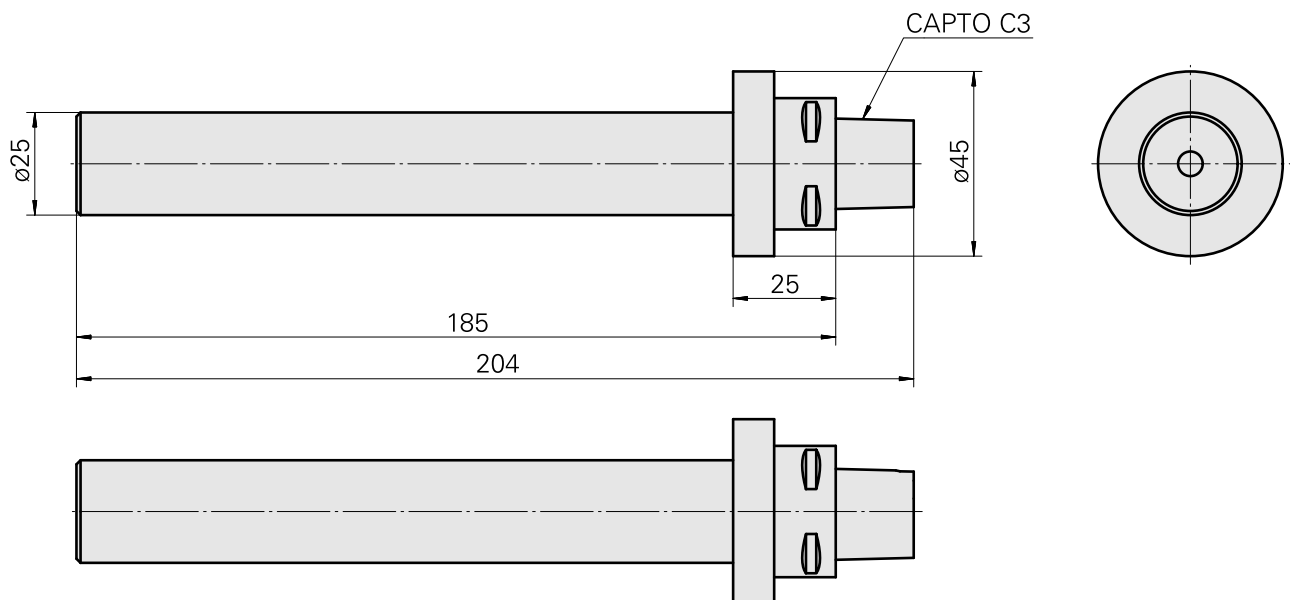

INDEX CAPTO C3 D25, Calibrating tool

Technical data

TH accessories category	INDEX CAPTO C3
Mounting	D25
Quick change inserts	Calibrating tool

10854244
269801.4032

INDEX

Documents

No downloads available for this product